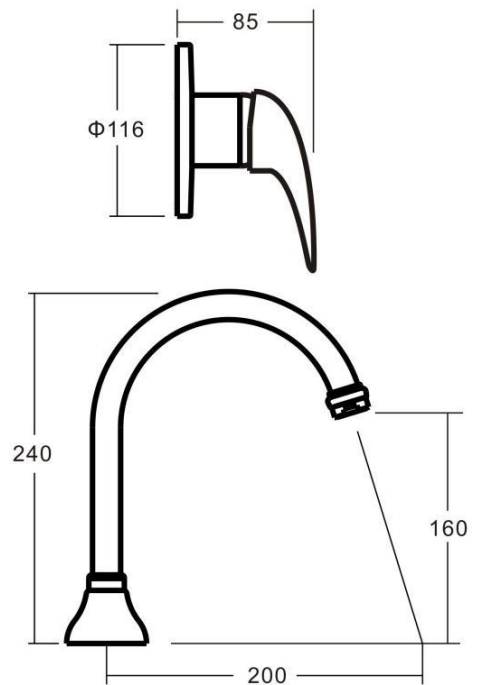

## MILANO Hob Bath Mixer Set 200mm

Featuring the Exclusive Collection

**alder tapware**

AVAILABLE FINISH:

CHROME

FOR MORE INFORMATION VISIT  
[www.aldertapware.com.au](http://www.aldertapware.com.au)

### SPECIFICATIONS

|               |                   |
|---------------|-------------------|
| PRODUCT CODE: | 84490 CHROME      |
| MATERIAL:     | BRASS             |
| CARTRIDGE:    | 40mm ceramic disc |
| TEMPERATURE:  | MAX 75° C         |
| PRESSURE:     | MAX 500 Kpa       |

### PRODUCT FEATURES

- MILANO exudes a solid and sturdy styled mixer tap that is a popular choice for effortless styling in modern homes
- Solid brass construction with a swivel curved spout for modern living
- Australian designed and engineered
- Supported by a 15 year warranty
- Also available in 250mm reach spout