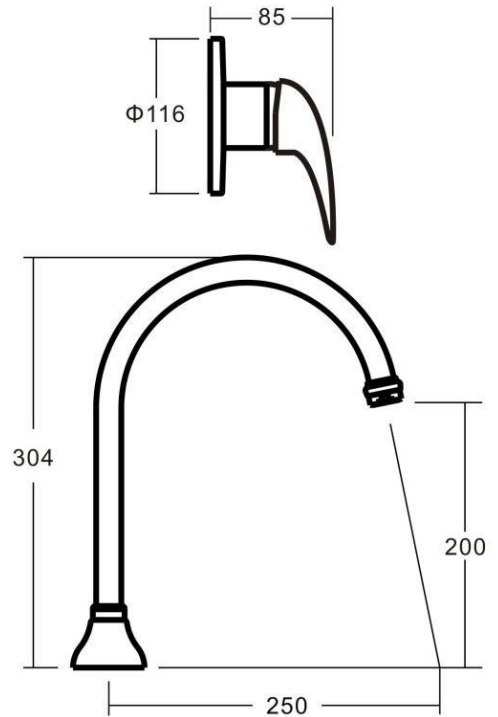

## MILANO Hob Bath Mixer Set 250mm

Featuring the Exclusive Collection

**alder tapware**

AVAILABLE FINISH:

CHROME

FOR MORE INFORMATION VISIT  
[www.aldertapware.com.au](http://www.aldertapware.com.au)

### SPECIFICATIONS

PRODUCT CODE:	84590 CHROME
MATERIAL:	BRASS
CARTRIDGE:	40mm ceramic disc
TEMPERATURE:	MAX 75° C
PRESSURE:	MAX 500 Kpa
ACCREDITATIONS:	AS/NZS 3718 – WM 002002

### PRODUCT FEATURES

- MILANO exudes a solid and sturdy styled mixer tap that is a popular choice for effortless styling in modern homes
- Solid brass construction with a swivel curved spout for modern living
- Australian designed and engineered
- Supported by a 15 year warranty
- Also available in 200mm reach spout