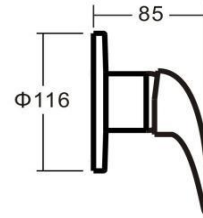

MILANO Hob Spa Mixer Set 280mm

Featuring the Exclusive Collection

alder tapware

AVAILABLE FINISH:

CHROME

FOR MORE INFORMATION VISIT
www.aldertapware.com.au

SPECIFICATIONS

PRODUCT CODE:	84592 CHROME
MATERIAL:	BRASS
CARTRIDGE:	40mm ceramic disc
TEMPERATURE:	MAX 75° C
PRESSURE:	MAX 500 Kpa

PRODUCT FEATURES

- MILANO exudes a solid and sturdy styled mixer tap that is a popular choice for effortless styling in modern homes
- Solid brass construction with a swivel curved spout for modern living
- Australian designed and engineered
- Supported by a 15 year warranty