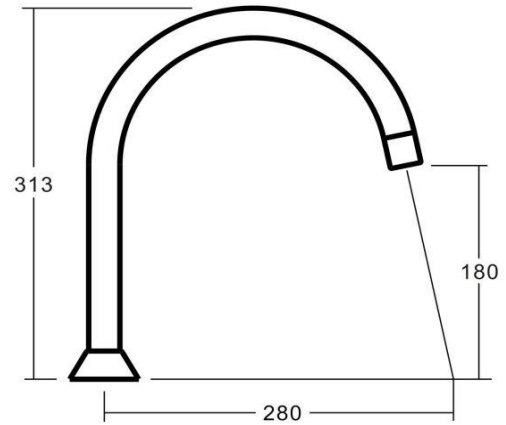

MILANO Hob Spa Mixer Set 280mm

Featuring the Exclusive Collection

alder tapware

AVAILABLE FINISH:

CHROME

FOR MORE INFORMATION VISIT
www.aldertapware.com.au

SPECIFICATIONS

PRODUCT CODE:	84592 CHROME
MATERIAL:	BRASS
CARTRIDGE:	40mm ceramic disc
TEMPERATURE:	MAX 75° C
PRESSURE:	MAX 500 Kpa

PRODUCT FEATURES

- MILANO exudes a solid and sturdy styled mixer tap that is a popular choice for effortless styling in modern homes
- Solid brass construction with a swivel curved spout for modern living
- Australian designed and engineered
- Supported by a 15 year warranty