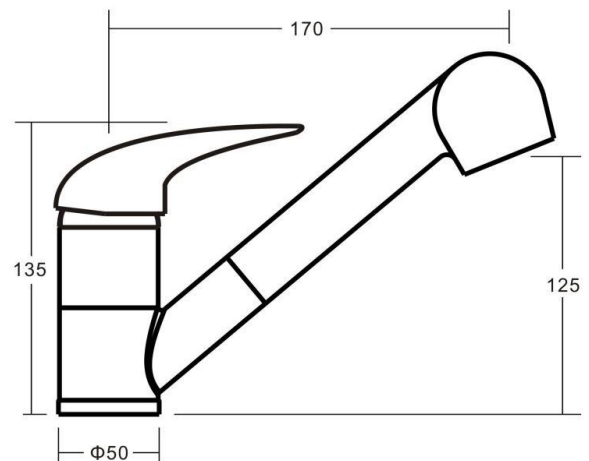

MILANO Vegie Mixer

Featuring the Exclusive Collection

alder tapware

FOR MORE INFORMATION VISIT
www.aldertapware.com.au

AVAILABLE FINISH:

CHROME

SPECIFICATIONS

PRODUCT CODE	84192 CHROME
WELS:	4 STAR – 7.5 Litres/Min T14242
MATERIAL:	BRASS
CARTRIDGE:	40mm ceramic disc
TEMPERATURE:	MAX 75° C
PRESSURE:	MAX 500 Kpa
CONNECTIONS:	½" BSP Female
ACCREDITATIONS:	AS/NZS 3718 – WM 002002

PRODUCT FEATURES

- MILANO exudes a solid and sturdy styled mixer tap that is a popular choice for effortless styling in modern homes
- Solid brass construction with a swivel spout for modern living
- MIXER-LOK™ ensures your mixer never works loose
- Australian designed and engineered
- Supported by a 15 year warranty