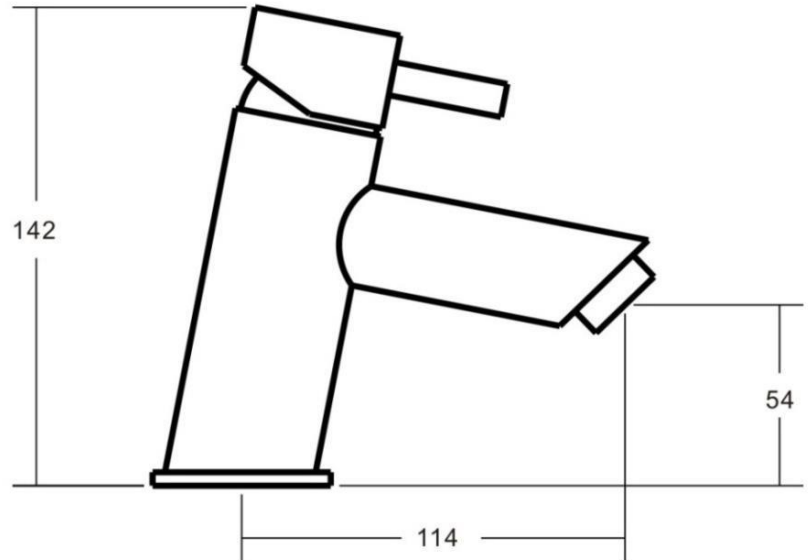

## NUOVA Basin Mixer Inclined 145mm

Featuring the Exclusive Collection  
**vito berton**

FOR MORE INFORMATION VISIT  
[www.aldertapware.com.au](http://www.aldertapware.com.au)

AVAILABLE FINISH:

CHROME

### SPECIFICATIONS

PRODUCT CODE & WELS:	85097 WS5 CHROME 5 STAR – 6 Litres/Min T14063 85097 WS4 CHROME 4 STAR – 7.5 Litres/Min T14250
MATERIAL:	BRASS
CARTRIDGE:	35mm ceramic disc
TEMPERATURE:	MAX 75° C
PRESSURE:	MAX 500 Kpa
CONNECTIONS:	½" BSP Female
INSTALLATION:	DECK HOLE SIZE – 30-32mm BENCH THICKNESS – Max 25mm
ACCREDITATIONS:	AS/NZS 3718 – WM 002002

### PRODUCT FEATURES

- NUOVA is a versatile pin lever range that offers modern simplicity
- Solid brass construction with a fixed straight spout and inclined body for modern living
- MIXER-LOK™ ensures your mixer never works loose
- Australian designed and engineered
- Supported by a 15 year warranty