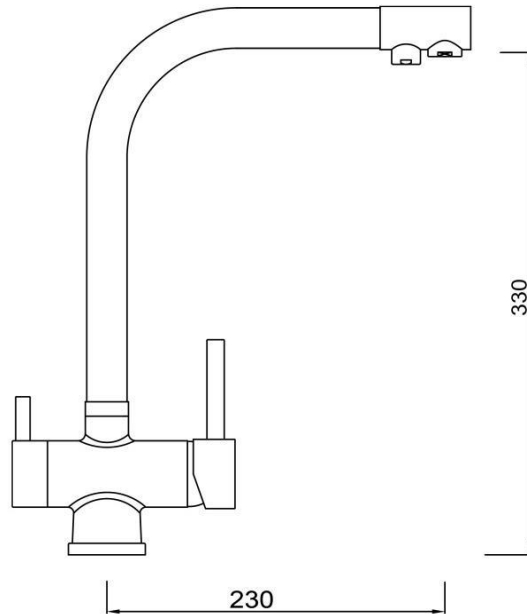

NUOVA Filtro Mixer

Featuring the Exclusive Collection
vito berton

FOR MORE INFORMATION VISIT
www.aldertapware.com.au

AVAILABLE FINISH:

CHROME

SPECIFICATIONS

PRODUCT CODE:	85320 CHROME
WELS:	4 STAR – 7.5 Litres/Min
MATERIAL:	BRASS
CARTRIDGE:	35mm ceramic disc
TEMPERATURE:	MAX 75° C
PRESSURE:	MAX 500 Kpa
CONNECTIONS:	½" BSP Female
INSTALLATION:	DECK HOLE SIZE – 30-32mm BENCH THICKNESS – Max 25mm
ACCREDITATIONS:	AS/NZS 3718 – WM 002002

PRODUCT FEATURES

- NUOVA is a versatile pin lever range that offers modern simplicity
- Options of both filtered and tap water with this product
- Spout swivels at the base of the body and at the end of the spout for maximum utility
- MIXER-LOK™ ensures your mixer never works loose
- Australian designed and engineered
- Supported by a 15 year warranty
- NOTE:
- A WATER FILTER SYSTEM IS NOT SUPPLIED WITH THE NUOVA FILTRO
- We recommend installation of the Aqua-Pure Water Filter System AP9100 or AP9300