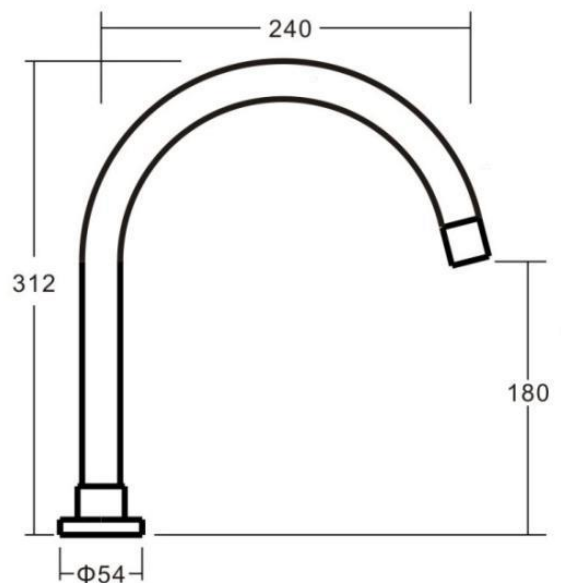

NUOVA Hob Spa Mixer Set Gooseneck Swivel 280mm

Featuring the Exclusive Collection
vito berton

AVAILABLE FINISH:

CHROME

FOR MORE INFORMATION VISIT
www.aldertapware.com.au

SPECIFICATIONS

PRODUCT CODE:	85493 CHROME
MATERIAL:	BRASS
CARTRIDGE:	35mm ceramic disc
TEMPERATURE:	MAX 75° C
PRESSURE:	MAX 500 Kpa
ACCREDITATIONS:	AS/NZS 3718 – WM 002002

PRODUCT FEATURES

- NUOVA is a versatile pin lever range that offers modern simplicity
- Solid brass construction with a swivel gooseneck spout for modern living
- Streamlined concealed aerator for contemporary look
- Australian designed and engineered
- Supported by a 15 year warranty