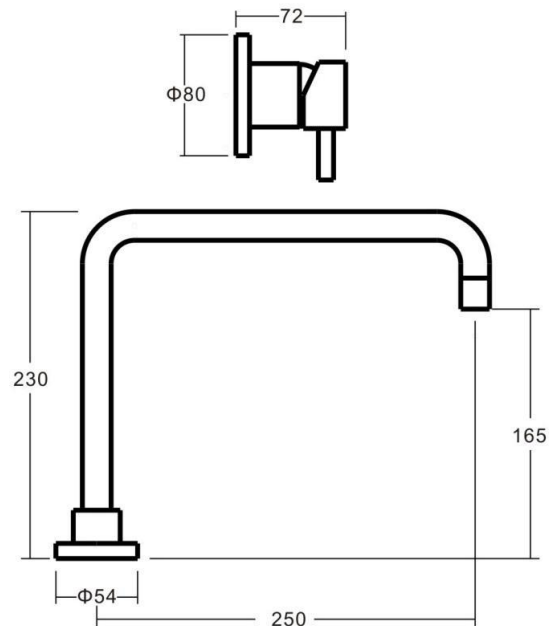

NUOVA Hob Bath Mixer Set Rectangle Swivel 250mm

Featuring the Exclusive Collection
vito berton

AVAILABLE FINISH:

CHROME

FOR MORE INFORMATION VISIT
www.aldertapware.com.au

SPECIFICATIONS

PRODUCT CODE:	85491 CHROME
MATERIAL:	BRASS
CARTRIDGE:	35mm ceramic disc
TEMPERATURE:	MAX 75° C
PRESSURE:	MAX 500 Kpa
ACCREDITATIONS:	AS/NZS 3718 – WM 002002

PRODUCT FEATURES

- NUOVA is a versatile pin lever range that offers modern simplicity
- Solid brass construction with a swivel rectangular spout for modern living
- Streamlined concealed aerator for contemporary look
- Australian designed and engineered
- Supported by a 15 year warranty