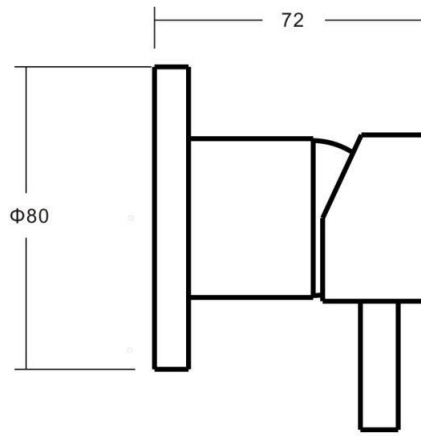

NUOVA Round Wall Mixer

Featuring the Exclusive Collection
vito berton

FOR MORE INFORMATION VISIT
www.aldertapware.com.au

AVAILABLE FINISH:

CHROME

SPECIFICATIONS

PRODUCT CODE:	85390 CHROME
MATERIAL:	BRASS
CARTRIDGE:	35mm ceramic disc
TEMPERATURE:	MAX 75° C
PRESSURE:	MAX 500 Kpa
ACCREDITATIONS:	AS/NZS 3718 – WM 002002

PRODUCT FEATURES

- NUOVA is a versatile pin lever range that offers modern simplicity
- Solid brass construction with a 35mm ceramic disc cartridge for optimum performance
- Australian designed and engineered
- Supported by a 15 year warranty
- Also available:
 - Square backplate (85395)
 - Rectangular backplate (85396)