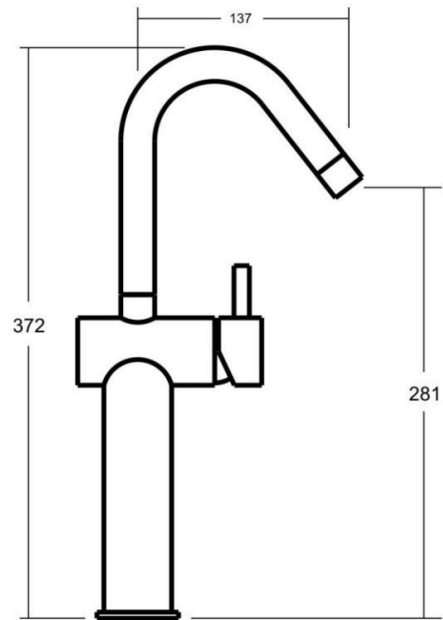

NUOVA Side Lever Cafe Mixer Extended

Featuring the Exclusive Collection
vito berton

FOR MORE INFORMATION VISIT
www.aldertapware.com.au

AVAILABLE FINISH:

CHROME

SPECIFICATIONS

PRODUCT CODE & WELS:	85302 WS5 CHROME 5 STAR – 6 Litres/Min T14110 85302 WS4 CHROME 4 STAR – 7.5 Litres/Min T14140
MATERIAL:	BRASS
CARTRIDGE:	35mm ceramic disc
TEMPERATURE:	MAX 75° C
PRESSURE:	MAX 500 Kpa
CONNECTIONS:	½" BSP Female
INSTALLATION:	DECK HOLE SIZE – 30-32mm BENCH THICKNESS – Max 25mm
ACCREDITATIONS:	AS/NZS 3718 – WM 002002

PRODUCT FEATURES

- NUOVA is a versatile pin lever range that offers modern simplicity
- Solid brass construction with an extended café style swivel spout and concealed aerator for a streamlined look
- MIXER-LOK™ ensures your mixer never works loose
- Australian designed and engineered
- Supported by a 15 year warranty
- Also available as a non-extended body (85298)