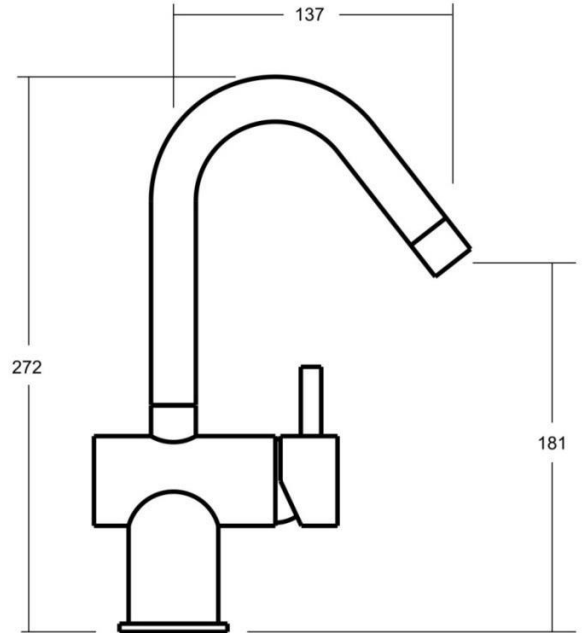

NUOVA Side Lever Cafe Mixer

Featuring the Exclusive Collection
vito berton

FOR MORE INFORMATION VISIT
www.aldertapware.com.au

AVAILABLE FINISH:

CHROME

SPECIFICATIONS

PRODUCT CODE & WELS:	85298 WS5 CHROME 5 STAR – 6 Litres/Min T14106 85298 WS4 CHROME 4 STAR – 7.5 Litres/Min T14136
MATERIAL:	BRASS
CARTRIDGE:	35mm ceramic disc
TEMPERATURE:	MAX 75° C
PRESSURE:	MAX 500 Kpa
CONNECTIONS:	½" BSP Female
INSTALLATION:	DECK HOLE SIZE – 30-32mm BENCH THICKNESS – Max 25mm
ACCREDITATIONS:	AS/NZS 3718 – WM 002002

PRODUCT FEATURES

- NUOVA is a versatile pin lever range that offers modern simplicity
- Solid brass construction with a café style swivel spout and concealed aerator for a streamlined look
- MIXER-LOK™ ensures your mixer never works loose
- Australian designed and engineered
- Supported by a 15 year warranty
- Also available with an Extended body (85302)