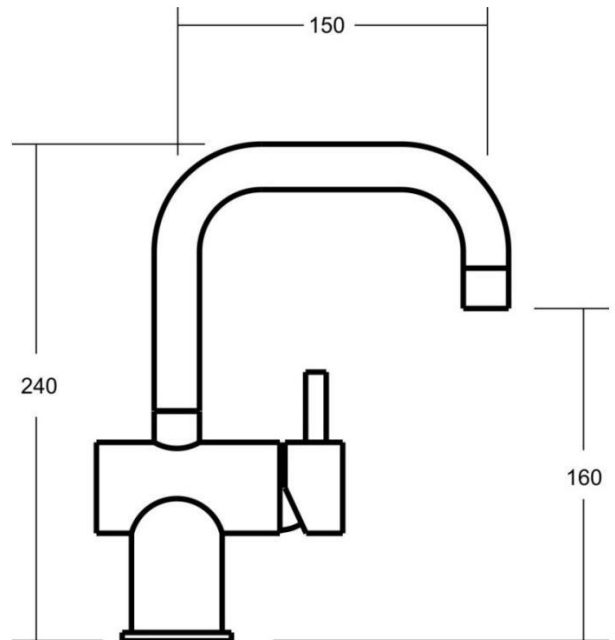

NUOVA Side Lever Hob Mixer Rectangle 150mm

Featuring the Exclusive Collection
vito berton

FOR MORE INFORMATION VISIT
www.aldertapware.com.au

AVAILABLE FINISH:

CHROME

SPECIFICATIONS

PRODUCT CODE & WELS:	85300 WS5 CHROME 5 STAR – 6 Litres/Min T14108 85300 WS4 CHROME 4 STAR – 7.5 Litres/Min T14138
MATERIAL:	BRASS
CARTRIDGE:	35mm ceramic disc
TEMPERATURE:	MAX 75° C
PRESSURE:	MAX 500 Kpa
CONNECTIONS:	½" BSP Female
INSTALLATION:	DECK HOLE SIZE – 30-32mm BENCH THICKNESS – Max 25mm
ACCREDITATIONS:	AS/NZS 3718 – WM 002002

PRODUCT FEATURES

- NUOVA is a versatile pin lever range that offers modern simplicity
- Solid brass construction with a rectangular swivel spout and concealed aerator for a streamlined look
- MIXER-LOK™ ensures your mixer never works loose
- Australian designed and engineered
- Supported by a 15 year warranty
- Also available:
- 210mm spout reach (85301)
- Extended body 210mm spout reach (85304)