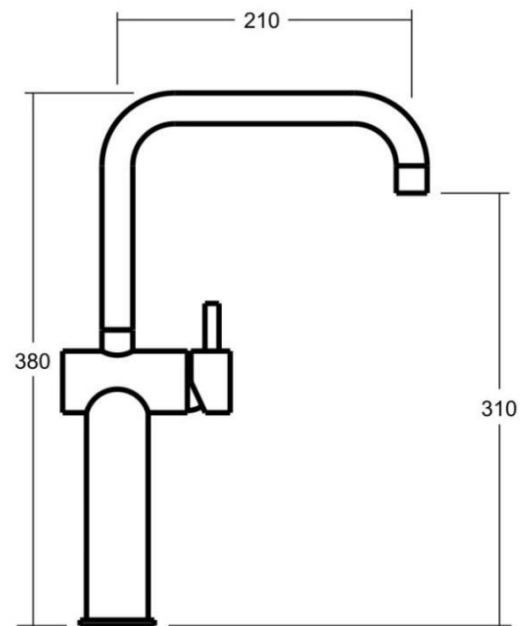

NUOVA Side Lever Hob Mixer Rectangle Extended 210mm

Featuring the Exclusive Collection
vito berton

FOR MORE INFORMATION VISIT
www.aldertapware.com.au

AVAILABLE FINISH:

CHROME

SPECIFICATIONS

PRODUCT CODE & WELS:	85304 WS5 CHROME 5 STAR – 6 Litres/Min T14112 85304 WS4 CHROME 4 STAR – 7.5 Litres/Min T14142
MATERIAL:	BRASS
CARTRIDGE:	35mm ceramic disc
TEMPERATURE:	MAX 75° C
PRESSURE:	MAX 500 Kpa
CONNECTIONS:	½" BSP Female
INSTALLATION:	DECK HOLE SIZE – 30-32mm BENCH THICKNESS – Max 25mm
ACCREDITATIONS:	AS/NZS 3718 – WM 002002

PRODUCT FEATURES

- NUOVA is a versatile pin lever range that offers modern simplicity
- Solid brass construction with a rectangular swivel spout and concealed aerator for a streamlined look
- MIXER-LOK™ ensures your mixer never works loose
- Australian designed and engineered
- Supported by a 15 year warranty
- Also available:
- Non-extended body 150mm spout reach (85300)
- Non-extended body 210mm spout reach (85301)