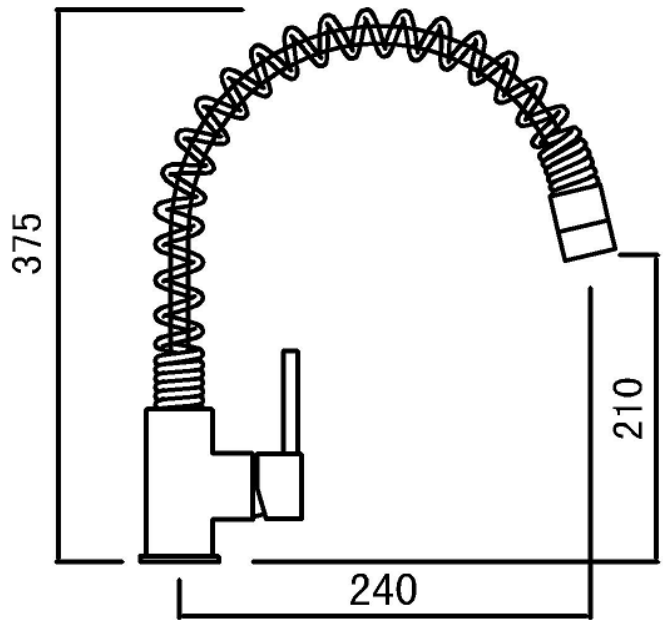

NUOVA Visivo Mixer

Featuring the Exclusive Collection
vito berton

FOR MORE INFORMATION VISIT
www.aldertapware.com.au

AVAILABLE FINISH:

CHROME

SPECIFICATIONS

PRODUCT CODE & WELS:	85310 WS5 CHROME 5 STAR – 6 Litres/Min T14114 85310 WS4 CHROME 4 STAR – 7.5 Litres/Min T14144
MATERIAL:	BRASS
CARTRIDGE:	35mm ceramic disc
TEMPERATURE:	MAX 75° C
PRESSURE:	MAX 500 Kpa
CONNECTIONS:	½" BSP Female
INSTALLATION:	DECK HOLE SIZE – 30-32mm BENCH THICKNESS – Max 25mm
ACCREDITATIONS:	AS/NZS 3718 – WM 002002

PRODUCT FEATURES

- NUOVA is a versatile pin lever range that offers modern simplicity
- Industrial design style is evident with the metal coiled spout and heavy duty spout
- MIXER-LOK™ ensures your mixer never works loose
- Australian designed and engineered
- Supported by a 15 year warranty