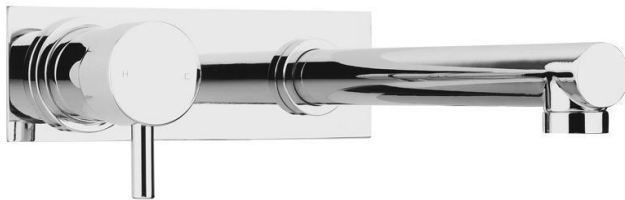

## NUOVA Wall Basin Mixer Set Backplate 220mm

Featuring the Exclusive Collection  
**vito berton**

FOR MORE INFORMATION VISIT  
[www.aldertapware.com.au](http://www.aldertapware.com.au)

AVAILABLE FINISH:

CHROME

### SPECIFICATIONS

PRODUCT CODE:	85195 CHROME
WELS:	4 STAR – 7.5 Litres/Min
MATERIAL:	BRASS
CARTRIDGE:	35mm ceramic disc
TEMPERATURE:	MAX 75° C
PRESSURE:	MAX 500 Kpa
ACCREDITATIONS:	AS/NZS 3718 – WM 002002

### PRODUCT FEATURES

- NUOVA is a versatile pin lever range that offers modern simplicity
- SMART INSTALL™ enables you to install in three-different ways with no additional parts required
- Supplied with an Installation Plate for easy installation
- Australian designed and engineered
- Supported by a 15 year warranty