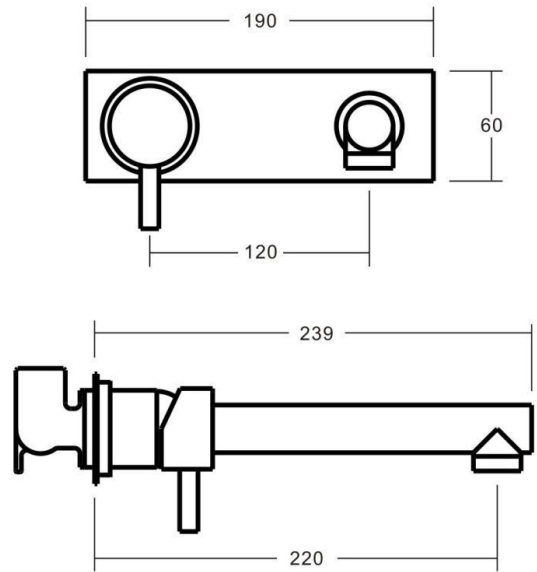

## NUOVA Wall Basin Mixer Set Backplate 220mm

Featuring the Exclusive Collection  
**vito berton**

FOR MORE INFORMATION VISIT  
[www.aldertapware.com.au](http://www.aldertapware.com.au)

AVAILABLE FINISH:

### SPECIFICATIONS

PRODUCT CODE:	85195 CHROME
WELS:	4 STAR – 7.5 Litres/Min
MATERIAL:	BRASS
CARTRIDGE:	35mm ceramic disc
TEMPERATURE:	MAX 75° C
PRESSURE:	MAX 500 Kpa
ACCREDITATIONS:	AS/NZS 3718 – WM 002002

### PRODUCT FEATURES

- NUOVA is a versatile pin lever range that offers modern simplicity
- SMART INSTALL™ enables you to install in three-different ways with no additional parts required
- Supplied with an Installation Plate for easy installation
- Australian designed and engineered
- Supported by a 15 year warranty