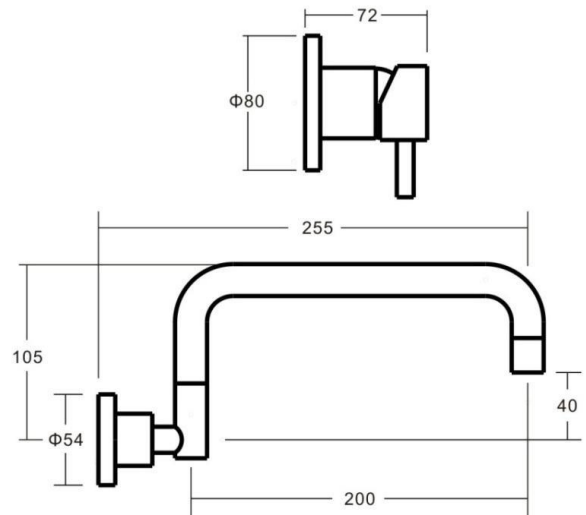

## NUOVA Wall Basin Mixer Set Rectangle Swivel 250mm

Featuring the Exclusive Collection  
**vito berton**

FOR MORE INFORMATION VISIT  
[www.aldertapware.com.au](http://www.aldertapware.com.au)

AVAILABLE FINISH:

### SPECIFICATIONS

PRODUCT CODE:	85193 CHROME
WELS:	4 STAR – 7.5 Litres/Min
MATERIAL:	BRASS
CARTRIDGE:	35mm ceramic disc
TEMPERATURE:	MAX 75° C
PRESSURE:	MAX 500 Kpa
ACCREDITATIONS:	AS/NZS 3718 – WM 002002

### PRODUCT FEATURES

- NUOVA is a versatile pin lever range that offers modern simplicity
- Solid brass construction with a swivel rectangular spout for modern living
- Australian designed and engineered
- Supported by a 15 year warranty