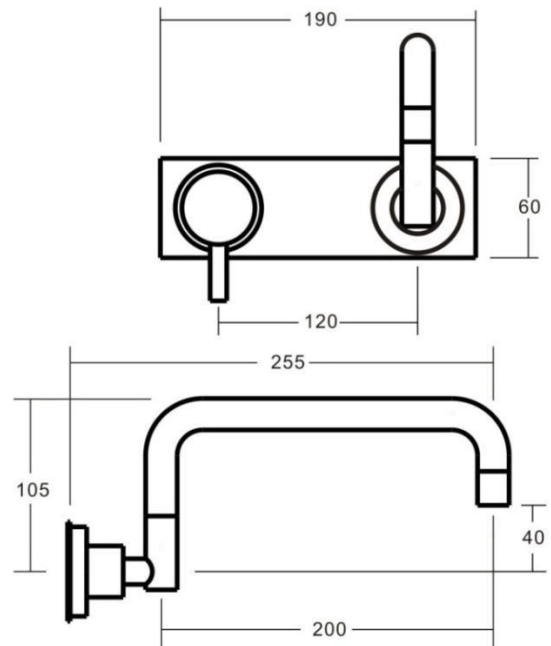

## NUOVA Wall Basin Mixer Set Rectangle Swivel Backplate 250mm

Featuring the Exclusive Collection  
**vito berton**

FOR MORE INFORMATION VISIT  
[www.aldertapware.com.au](http://www.aldertapware.com.au)

### SPECIFICATIONS

PRODUCT CODE:	85197 CHROME
WELS:	4 STAR – 7.5 Litres/Min
MATERIAL:	BRASS
CARTRIDGE:	35mm ceramic disc
TEMPERATURE:	MAX 75° C
PRESSURE:	MAX 500 Kpa
ACCREDITATIONS:	AS/NZS 3718 – WM 002002

### PRODUCT FEATURES

- NUOVA is a versatile pin lever range that offers modern simplicity
- SMART INSTALL™ enables you to install in three-different ways with no additional parts required
- Supplied with an Installation Plate for easy installation
- Australian designed and engineered
- Supported by a 15 year warranty