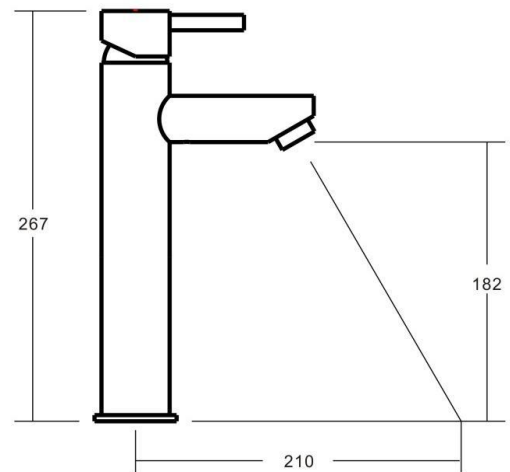

PIATTO Basin Mixer Extended

Featuring the Exclusive Collection
alder tapware

FOR MORE INFORMATION VISIT
www.aldertapware.com.au

AVAILABLE FINISH:

CHROME

SPECIFICATIONS

PRODUCT CODE & WELS:	82098 WS5 CHROME 5 STAR – 6 Litres/Min T14070 82098 WS4 CHROME 4 STAR – 7.5 Litres/Min T14256
MATERIAL:	BRASS
CARTRIDGE:	35mm ceramic disc
TEMPERATURE:	MAX 75° C
PRESSURE:	MAX 500 Kpa
CONNECTIONS:	½" BSP Female
ACCREDITATIONS:	AS/NZS 3718 – WM 002002

PRODUCT FEATURES

- PIATTO is a versatile mixer range with a rectangular paddle handle for modern designs
- Extended Basin Mixer is great for above counter basins
- MIXER-LOK™ ensures your mixer never works loose
- Solid brass construction with a fixed spout for modern living
- Australian designed and engineered
- Supported by a 15 year warranty