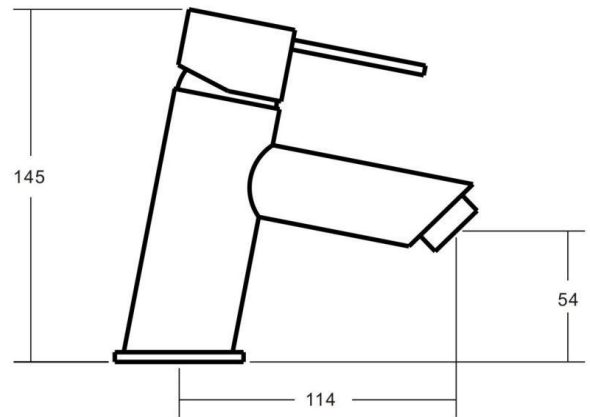

## PIATTO Basin Mixer Inclined

Featuring the Exclusive Collection  
**alder tapware**

FOR MORE INFORMATION VISIT  
[www.aldertapware.com.au](http://www.aldertapware.com.au)

AVAILABLE FINISH:

CHROME

### SPECIFICATIONS

PRODUCT CODE & WELS:	82097 WS5 CHROME 5 STAR – 6 Litres/Min T14069 82097 WS4 CHROME 4 STAR – 7.5 Litres/Min T14255
MATERIAL:	BRASS
CARTRIDGE:	35mm ceramic disc
TEMPERATURE:	MAX 75° C
PRESSURE:	MAX 500 Kpa
CONNECTIONS:	½" BSP Female
ACCREDITATIONS:	AS/NZS 3718 – WM 002002

### PRODUCT FEATURES

- PIATTO is a versatile mixer range with a rectangular paddle handle for modern designs
- MIXER-LOK™ ensures your mixer never works loose
- Solid brass construction with a fixed spout for modern living
- Australian designed and engineered
- Supported by a 15 year warranty