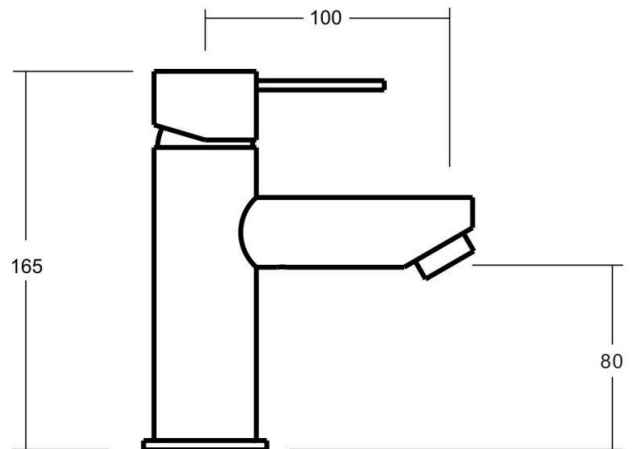

PIATTO Basin Mixer

Featuring the Exclusive Collection
alder tapware

FOR MORE INFORMATION VISIT
www.aldertapware.com.au

AVAILABLE FINISH:

CHROME

SPECIFICATIONS

PRODUCT CODE & WELS:	82090 WS5 CHROME 5 STAR – 6 Litres/Min T14065 82090 WS4 CHROME 4 STAR – 7.5 Litres/Min T14252
MATERIAL:	BRASS
CARTRIDGE:	35mm ceramic disc
TEMPERATURE:	MAX 75° C
PRESSURE:	MAX 500 Kpa
CONNECTIONS:	½" BSP Female
ACCREDITATIONS:	AS/NZS 3718 – WM 002002

PRODUCT FEATURES

- PIATTO is a versatile mixer range with a rectangular paddle handle for modern designs
- MIXER-LOK™ ensures your mixer never works loose
- Solid brass construction with a fixed spout for modern living
- Australian designed and engineered
- Supported by a 15 year warranty