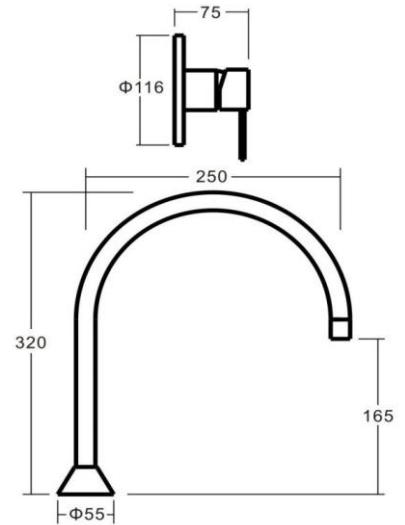

## PIATTO Hob Bath Mixer Set 250mm

Featuring the Exclusive Collection  
**alder tapware**

FOR MORE INFORMATION VISIT  
[www.aldertapware.com.au](http://www.aldertapware.com.au)

AVAILABLE FINISH:

CHROME

### SPECIFICATIONS

PRODUCT CODE:	82491 CHROME
MATERIAL:	BRASS
CARTRIDGE:	35mm ceramic disc
TEMPERATURE:	MAX 75° C
PRESSURE:	MAX 500 Kpa

### PRODUCT FEATURES

- PIATTO is a versatile mixer range with a rectangular paddle handle for modern designs
- Solid brass construction with a swivel gooseneck spout for modern living
- Australian designed and engineered
- Supported by a 15 year warranty