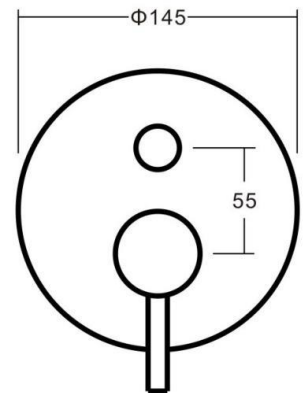

PIATTO Shower Bath Diverter

Featuring the Exclusive Collection
alder tapware

FOR MORE INFORMATION VISIT
www.aldertapware.com.au

AVAILABLE FINISH:

CHROME

SPECIFICATIONS

PRODUCT CODE:	82393 CHROME
MATERIAL:	BRASS
CARTRIDGE:	35mm ceramic disc
TEMPERATURE:	MAX 75° C
PRESSURE:	MAX 500 Kpa

PRODUCT FEATURES

- PIATTO is a versatile mixer range with a rectangular paddle handle for modern designs
- Solid brass construction and 35mm ceramic disc cartridge for optimal performance
- Australian designed and engineered
- Supported by a 15 year warranty