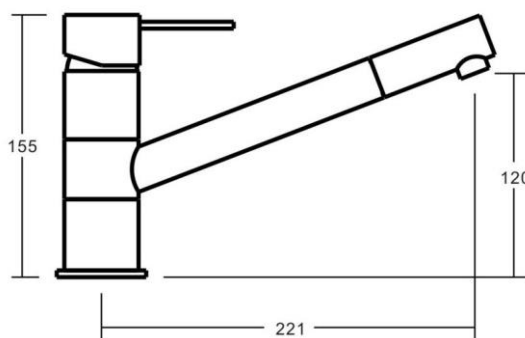

PIATTO Sink Mixer

Featuring the Exclusive Collection
alder tapware

FOR MORE INFORMATION VISIT
www.aldertapware.com.au

AVAILABLE FINISH:

CHROME

SPECIFICATIONS

PRODUCT CODE & WELS:	82297 WS5 CHROME 5 STAR – 6 Litres/Min T14088 82297 WS4 CHROME 4 STAR – 7.5 Litres/Min T14151
MATERIAL:	BRASS
CARTRIDGE:	35mm ceramic disc
TEMPERATURE:	MAX 75° C
PRESSURE:	MAX 500 Kpa
CONNECTIONS:	½" BSP Female
ACCREDITATIONS:	AS/NZS 3718 – WM 002002

PRODUCT FEATURES

- PIATTO is a versatile mixer range with a rectangular paddle handle for modern designs
- MIXER-LOK™ ensures your mixer never works loose
- Solid brass construction with a swivel spout for modern living
- Australian designed and engineered
- Supported by a 15 year warranty