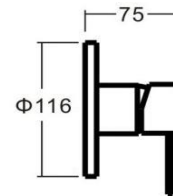

## PIATTO Spa Hob Mixer Set 280mm

Featuring the Exclusive Collection  
**alder tapware**

FOR MORE INFORMATION VISIT  
[www.aldertapware.com.au](http://www.aldertapware.com.au)

AVAILABLE FINISH:

CHROME

### SPECIFICATIONS

PRODUCT CODE:	82492 CHROME
MATERIAL:	BRASS
CARTRIDGE:	35mm ceramic disc
TEMPERATURE:	MAX 75° C
PRESSURE:	MAX 500 Kpa