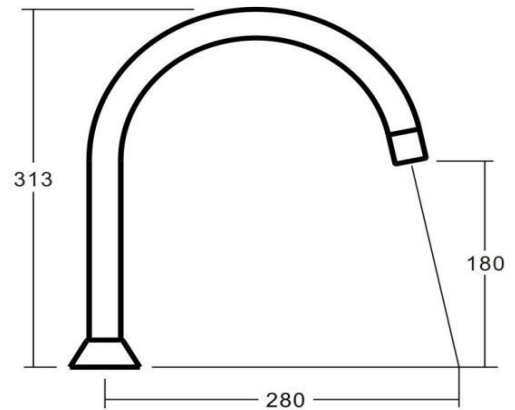

## PIATTO Spa Hob Mixer Set 280mm

Featuring the Exclusive Collection  
**alder tapware**

FOR MORE INFORMATION VISIT  
[www.aldertapware.com.au](http://www.aldertapware.com.au)

AVAILABLE FINISH:

CHROME

### SPECIFICATIONS

PRODUCT CODE:	82492 CHROME
MATERIAL:	BRASS
CARTRIDGE:	35mm ceramic disc
TEMPERATURE:	MAX 75° C
PRESSURE:	MAX 500 Kpa

### PRODUCT FEATURES

- PIATTO is a versatile mixer range with a rectangular paddle handle for modern designs
- Solid brass construction with a swivel gooseneck spout for modern living
- Australian designed and engineered
- Supported by a 15 year warranty