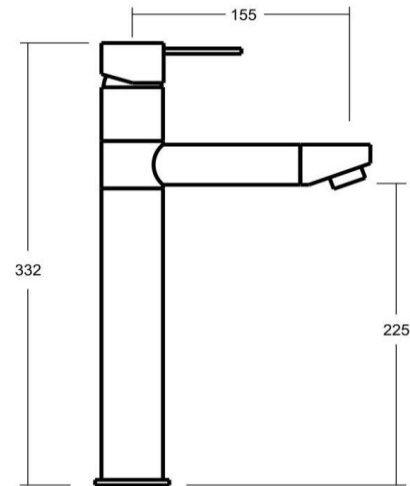

## PIATTO Tower Mixer Extended 335mm

Featuring the Exclusive Collection  
**alder tapware**

FOR MORE INFORMATION VISIT  
[www.aldertapware.com.au](http://www.aldertapware.com.au)

AVAILABLE FINISH:

CHROME

### SPECIFICATIONS

PRODUCT CODE:	82095 CHROME
WELS:	4 STAR – 7.5 Litres/Min T14068
MATERIAL:	BRASS
CARTRIDGE:	35mm ceramic disc
TEMPERATURE:	MAX 75° C
PRESSURE:	MAX 500 Kpa
CONNECTIONS:	½" BSP Female
ACCREDITATIONS:	AS/NZS 3718 – WM 002002

### PRODUCT FEATURES

- PIATTO is a versatile mixer range with a rectangular paddle handle for modern designs
- Extended Basin Mixer is great for above counter basins
- MIXER-LOK™ ensures your mixer never works loose
- Solid brass construction with a swivel spout for modern living
- Australian designed and engineered
- Supported by a 15 year warranty