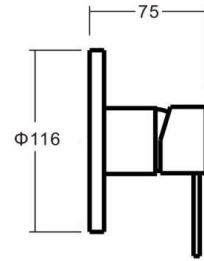

PIATTO Wall Basin Mixer Set 220mm

Featuring the Exclusive Collection
alder tapware

FOR MORE INFORMATION VISIT
www.aldertapware.com.au

AVAILABLE FINISH:

CHROME

SPECIFICATIONS

PRODUCT CODE:	82190 CHROME
WELS:	4 STAR – 7.5 Litres/Min
MATERIAL:	BRASS
CARTRIDGE:	35mm ceramic disc
TEMPERATURE:	MAX 75° C
PRESSURE:	MAX 500 Kpa
ACCREDITATIONS:	AS/NZS 3718 – WM 002002

PRODUCT FEATURES

- PIATTO is a versatile mixer range with a rectangular paddle handle for modern designs
- Solid brass construction with a fixed curved spout and concealed aerator for modern living
- Australian designed and engineered
- Supported by a 15 year warranty