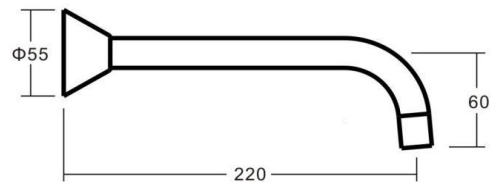

PIATTO Wall Basin Mixer Set 220mm

Featuring the Exclusive Collection
alder tapware

FOR MORE INFORMATION VISIT
www.aldertapware.com.au

AVAILABLE FINISH:

CHROME

SPECIFICATIONS

PRODUCT CODE:	82190 CHROME
WELS:	4 STAR – 7.5 Litres/Min
MATERIAL:	BRASS
CARTRIDGE:	35mm ceramic disc
TEMPERATURE:	MAX 75° C
PRESSURE:	MAX 500 Kpa
ACCREDITATIONS:	AS/NZS 3718 – WM 002002

PRODUCT FEATURES

- PIATTO is a versatile mixer range with a rectangular paddle handle for modern designs
- Solid brass construction with a fixed curved spout and concealed aerator for modern living
- Australian designed and engineered
- Supported by a 15 year warranty