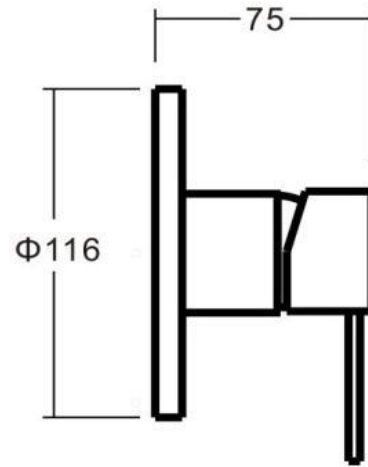

PIATTO Wall Mixer

Featuring the Exclusive Collection
alder tapware

AVAILABLE FINISH:

CHROME

FOR MORE INFORMATION VISIT
www.aldertapware.com.au

SPECIFICATIONS

PRODUCT CODE:	82390 CHROME
MATERIAL:	BRASS
CARTRIDGE:	35mm ceramic disc
TEMPERATURE:	MAX 75° C
PRESSURE:	MAX 500 Kpa

PRODUCT FEATURES

- PIATTO is a versatile mixer range with a rectangular paddle handle for modern designs
- Solid brass construction and 35mm ceramic disc cartridge for optimal performance
- Australian designed and engineered
- Supported by a 15 year warranty