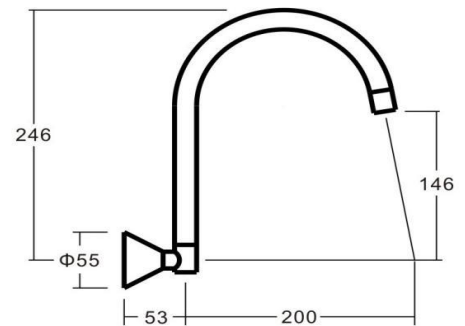

PIATTO Wall Sink Mixer Set

Featuring the Exclusive Collection
alder tapware

FOR MORE INFORMATION VISIT
www.aldertapware.com.au

AVAILABLE FINISH:

CHROME

SPECIFICATIONS

PRODUCT CODE: 82790 CHROME
WELS: 4 STAR – 7.5 Litres/Min
MATERIAL: BRASS
CARTRIDGE: 35mm ceramic disc
TEMPERATURE: MAX 75° C
PRESSURE: MAX 500 Kpa
ACCREDITATIONS: AS/NZS 3718 – WM 002002

PRODUCT FEATURES

- PIATTO is a versatile mixer range with a rectangular paddle handle for modern designs
- Solid brass construction with a swivel gooseneck spout for modern living
- Streamlined concealed aerator for contemporary ascetic
- Australian designed and engineered
- Supported by a 15 year warranty