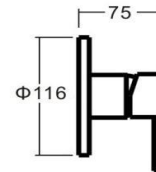

PIATTO Wall Sink Mixer Set

Featuring the Exclusive Collection
alder tapware

FOR MORE INFORMATION VISIT
www.aldertapware.com.au

AVAILABLE FINISH:

CHROME

SPECIFICATIONS

PRODUCT CODE: 82790 CHROME
WELS: 4 STAR – 7.5 Litres/Min
MATERIAL: BRASS
CARTRIDGE: 35mm ceramic disc
TEMPERATURE: MAX 75° C
PRESSURE: MAX 500 Kpa
ACCREDITATIONS: AS/NZS 3718 – WM 002002

PRODUCT FEATURES

- PIATTO is a versatile mixer range with a rectangular paddle handle for modern designs
- Solid brass construction with a swivel gooseneck spout for modern living
- Streamlined concealed aerator for contemporary ascetic
- Australian designed and engineered
- Supported by a 15 year warranty