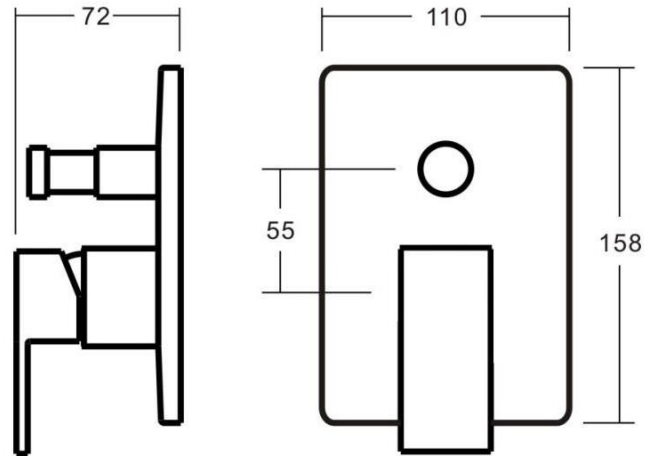

QAAD Shower Bath Diverter

Featuring the Exclusive Collection
vito berton

AVAILABLE FINISH:

CHROME

FOR MORE INFORMATION VISIT
www.aldertapware.com.au

SPECIFICATIONS

PRODUCT CODE: 79393 CHROME
MATERIAL: BRASS
CARTRIDGE: 35mm ceramic disc
TEMPERATURE: MAX 75° C
PRESSURE: MAX 500 Kpa
ACCREDITATIONS: AS/NZS 3718 – WM 002002

PRODUCT FEATURES

- Square cubic design for edgy modern living
- Solid brass construction with a 35mm ceramic disc cartridge for optimal performance
- Australian designed and engineered
- Supported by a 15 year warranty