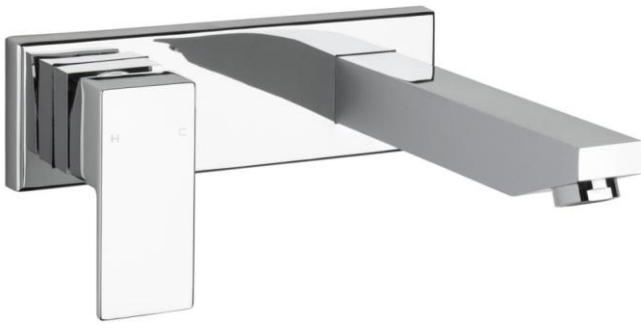

QAAD Wall Basin Mixer Set Backplate 170mm

Featuring the Exclusive Collection
vito berton

FOR MORE INFORMATION VISIT
www.aldertapware.com.au

AVAILABLE FINISH:

CHROME

SPECIFICATIONS

PRODUCT CODE:	79192 WS4 CHROME
WELS:	4 STAR – 7.5 Litres/Min T25935 79192 WS5 CHROME 5 STAR – 6 Litres/ Min
MATERIAL:	BRASS
CARTRIDGE:	35mm ceramic disc
TEMPERATURE:	MAX 75° C
PRESSURE:	MAX 500 Kpa
INSTALLATION:	HORIZONTAL - Lever install LEFT or RIGHT. VERTICAL – Lever install at TOP
ACCREDITATIONS:	AS/NZS 3718 – WM 002002

PRODUCT FEATURES

- Square cubic design for edgy modern living
- Solid brass construction with a fixed spout
- Aerator that swivels 12 degrees for more targeted water projection
- SMART INSTALL™ enables you to install in three-different ways with no additional parts required
- Supplied with an Installation Plate for easy and quick install
- Australian designed and engineered
- Supported by a 15 year warranty
- ALSO AVAILABLE in 220mm