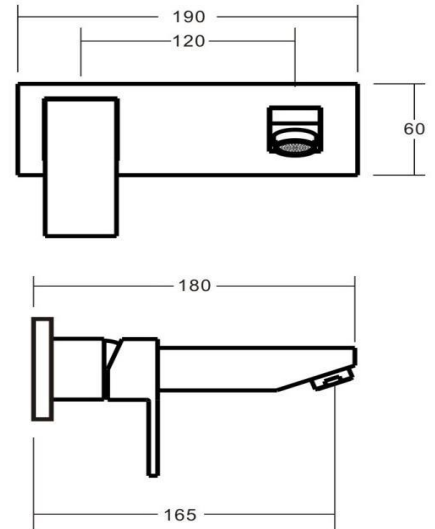

QAAD Wall Basin Mixer Set Backplate 170mm

Featuring the Exclusive Collection
vito berton

FOR MORE INFORMATION VISIT
www.aldertapware.com.au

AVAILABLE FINISH:

CHROME

SPECIFICATIONS

PRODUCT CODE:	79192 WS4 CHROME
WELS:	4 STAR – 7.5 Litres/Min T25935 79192 WS5 CHROME 5 STAR – 6 Litres/ Min
MATERIAL:	BRASS
CARTRIDGE:	35mm ceramic disc
TEMPERATURE:	MAX 75° C
PRESSURE:	MAX 500 Kpa
INSTALLATION:	HORIZONTAL - Lever install LEFT or RIGHT. VERTICAL – Lever install at TOP
ACCREDITATIONS:	AS/NZS 3718 – WM 002002

PRODUCT FEATURES

- Square cubic design for edgy modern living
- Solid brass construction with a fixed spout
- Aerator that swivels 12 degrees for more targeted water projection
- SMART INSTALL™ enables you to install in three-different ways with no additional parts required
- Supplied with an Installation Plate for easy and quick install
- Australian designed and engineered
- Supported by a 15 year warranty
- ALSO AVAILABLE in 220mm