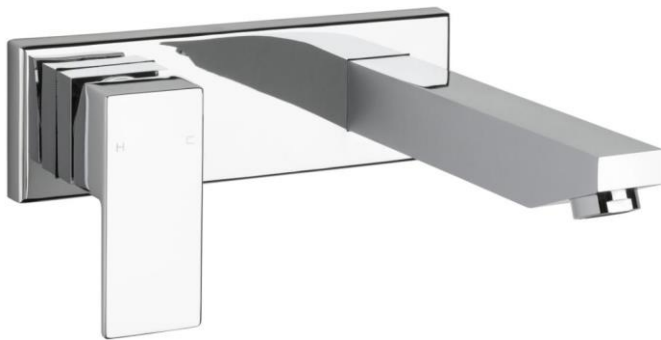

QAAD Wall Basin Mixer Set Backplate 220mm

Featuring the Exclusive Collection
vito berton

FOR MORE INFORMATION VISIT
www.aldertapware.com.au

AVAILABLE FINISH:

CHROME

SPECIFICATIONS

PRODUCT CODE:	79194 WS4 CHROME
WELS:	4 STAR – 7.5 Litres/Min T25937 79194 WS5 CHROME 5 STAR – 6 Litres/ Min
MATERIAL:	BRASS
CARTRIDGE:	35mm ceramic disc
TEMPERATURE:	MAX 75° C
PRESSURE:	MAX 500 Kpa
INSTALLATION:	HORIZONTAL - Lever install LEFT or RIGHT VERTICAL – Lever install at TOP
ACCREDITATIONS:	AS/NZS 3718 – WM 002002

PRODUCT FEATURES

- Square cubic design for edgy modern living
- Solid brass construction with a fixed spout
- Aerator that swivels 12 degrees for more targeted water projection
- SMART INSTALL™ enables you to install in three-different ways with no additional parts required
- Supplied with an Installation Plate for easy and quick install
- Australian designed and engineered
- Supported by a 15 year warranty
- ALSO AVAILABLE in 170mm