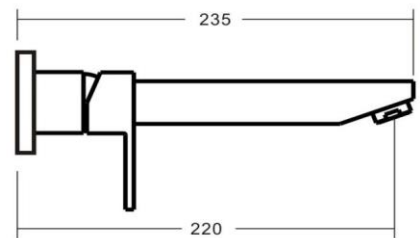

QAAD Wall Basin Mixer Set Backplate 220mm

Featuring the Exclusive Collection
vito berton

FOR MORE INFORMATION VISIT
www.aldertapware.com.au

AVAILABLE FINISH:

CHROME

SPECIFICATIONS

PRODUCT CODE:	79194 WS4 CHROME
WELS:	4 STAR – 7.5 Litres/Min T25937 79194 WS5 CHROME 5 STAR – 6 Litres/ Min
MATERIAL:	BRASS
CARTRIDGE:	35mm ceramic disc
TEMPERATURE:	MAX 75° C
PRESSURE:	MAX 500 Kpa
INSTALLATION:	HORIZONTAL - Lever install LEFT or RIGHT VERTICAL – Lever install at TOP
ACCREDITATIONS:	AS/NZS 3718 – WM 002002

PRODUCT FEATURES

- Square cubic design for edgy modern living
- Solid brass construction with a fixed spout
- Aerator that swivels 12 degrees for more targeted water projection
- SMART INSTALL™ enables you to install in three-different ways with no additional parts required
- Supplied with an Installation Plate for easy and quick install
- Australian designed and engineered
- Supported by a 15 year warranty
- ALSO AVAILABLE in 170mm