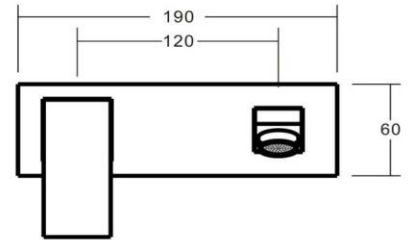

QAAD Wall Basin Mixer Set Backplate 220mm

Featuring the Exclusive Collection
vito berton

FOR MORE INFORMATION VISIT
www.aldertapware.com.au

AVAILABLE FINISH:

CHROME

SPECIFICATIONS

PRODUCT CODE:	79194 WS4 CHROME
WELS:	4 STAR – 7.5 Litres/Min T25937 79194 WS5 CHROME 5 STAR – 6 Litres/ Min
MATERIAL:	BRASS
CARTRIDGE:	35mm ceramic disc
TEMPERATURE:	MAX 75° C
PRESSURE:	MAX 500 Kpa
INSTALLATION:	HORIZONTAL - Lever install LEFT or RIGHT VERTICAL – Lever install at TOP
ACCREDITATIONS:	AS/NZS 3718 – WM 002002

PRODUCT FEATURES

- Square cubic design for edgy modern living
- Solid brass construction with a fixed spout
- Aerator that swivels 12 degrees for more targeted water projection
- SMART INSTALL™ enables you to install in three-different ways with no additional parts required
- Supplied with an Installation Plate for easy and quick install
- Australian designed and engineered
- Supported by a 15 year warranty
- ALSO AVAILABLE in 170mm