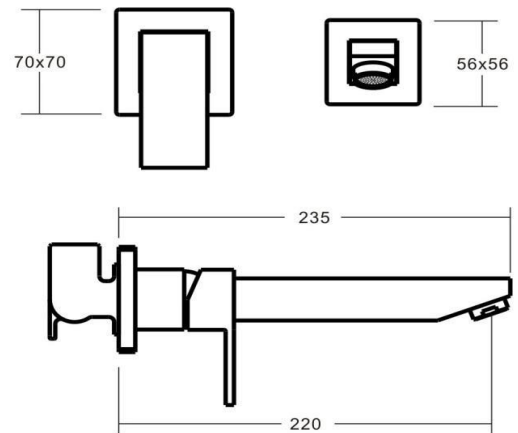

QAAD Wall Basin Mixer Set 220mm

Featuring the Exclusive Collection
vito berton

FOR MORE INFORMATION VISIT
www.aldertapware.com.au

AVAILABLE FINISH:

CHROME

SPECIFICATIONS

PRODUCT CODE:	79193 WS4 CHROME
WELS:	4 STAR – 7.5 Litres/Min 725396 79193 WS5 CHROME 5 STAR – 6 Litres/ Min
MATERIAL:	BRASS
CARTRIDGE:	35mm ceramic disc
TEMPERATURE:	MAX 75° C
PRESSURE:	MAX 500 Kpa
ACCREDITATIONS:	AS/NZS 3718 – WM 002002

PRODUCT FEATURES

- Square cubic design for edgy modern living
- Solid brass construction with a fixed spout
- Aerator that swivels 12 degrees for more targeted water projection
- Australian designed and engineered
- Supported by a 15 year warranty
- ALSO AVAILABLE in 170mm