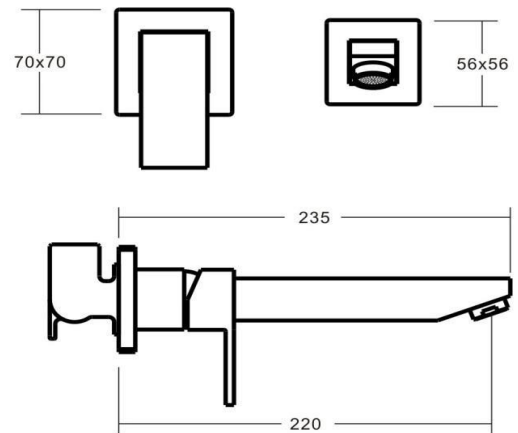

## QAAD Wall Bath Mixer Set 220mm

Featuring the Exclusive Collection  
**vito berton**

FOR MORE INFORMATION VISIT  
[www.aldertapware.com.au](http://www.aldertapware.com.au)

AVAILABLE FINISH:

CHROME

### SPECIFICATIONS

PRODUCT CODE: 79896 CHROME  
MATERIAL: BRASS  
CARTRIDGE: 35mm ceramic disc  
TEMPERATURE: MAX 75° C  
PRESSURE: MAX 500 Kpa  
ACCREDITATIONS: AS/NZS 3718 – WM 002002

### PRODUCT FEATURES

- Square cubic design for edgy modern living
- Solid brass construction with a fixed spout
- Aerator that swivels 12 degrees for more targeted water projection
- Australian designed and engineered
- Supported by a 15 year warranty
- ALSO AVAILABLE in 170mm