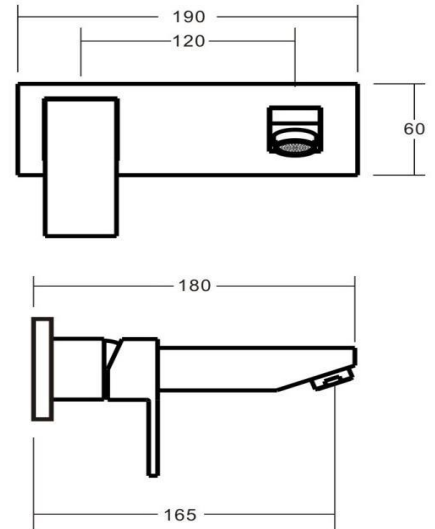

QAAD Wall Bath Mixer Set Backplate 170mm

Featuring the Exclusive Collection
vito berton

FOR MORE INFORMATION VISIT
www.aldertapware.com.au

AVAILABLE FINISH:

CHROME

SPECIFICATIONS

PRODUCT CODE:	79892 CHROME
MATERIAL:	BRASS
CARTRIDGE:	35mm ceramic disc
TEMPERATURE:	MAX 75° C
PRESSURE:	MAX 500 Kpa
INSTALLATION:	HORIZONTAL - Lever install LEFT or RIGHT VERTICAL - Lever install at TOP
ACCREDITATIONS:	AS/NZS 3718 – WM 002002

PRODUCT FEATURES

- Square cubic design for edgy modern living
- Solid brass construction with a fixed spout
- Aerator that swivels 12 degrees for more targeted water projection
- SMART INSTALL™ enables you to install in three-different ways with no additional parts required
- Supplied with an Installation Plate for easy and quick install
- Australian designed and engineered
- Supported by a 15 year warranty
- ALSO AVAILABLE in 220mm