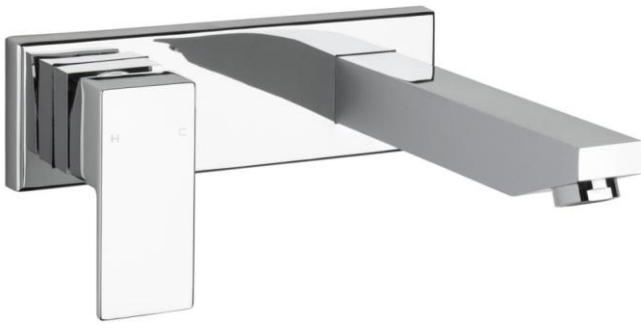

QAAD Wall Bath Mixer Set Backplate 170mm

Featuring the Exclusive Collection
vito berton

FOR MORE INFORMATION VISIT
www.aldertapware.com.au

AVAILABLE FINISH:

CHROME

SPECIFICATIONS

PRODUCT CODE:	79892 CHROME
MATERIAL:	BRASS
CARTRIDGE:	35mm ceramic disc
TEMPERATURE:	MAX 75° C
PRESSURE:	MAX 500 Kpa
INSTALLATION:	HORIZONTAL - Lever install LEFT or RIGHT VERTICAL - Lever install at TOP
ACCREDITATIONS:	AS/NZS 3718 – WM 002002

PRODUCT FEATURES

- Square cubic design for edgy modern living
- Solid brass construction with a fixed spout
- Aerator that swivels 12 degrees for more targeted water projection
- SMART INSTALL™ enables you to install in three-different ways with no additional parts required
- Supplied with an Installation Plate for easy and quick install
- Australian designed and engineered
- Supported by a 15 year warranty
- ALSO AVAILABLE in 220mm