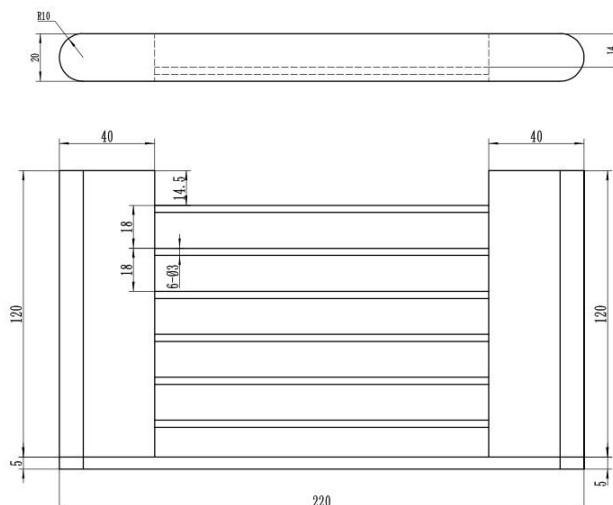

SACHI Soap Basket

Featuring the Exclusive Collection
vito berton

AVAILABLE FINISH:

CHROME

FOR MORE INFORMATION VISIT
www.aldertapware.com.au

SPECIFICATIONS

PRODUCT CODE:	31206 CHROME
MATERIAL:	METAL
FIXING:	EXTRA LONG FIXING SCREWS Round Head Stainless Steel Fixing Screws 30mm
INSTALLATION:	TOGGLE BOLTS supplied on request for dry wall installation