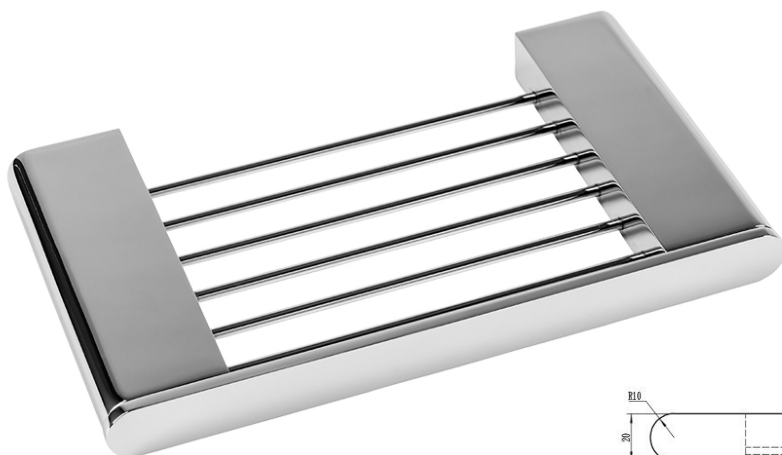

SACHI Soap Basket

Featuring the Exclusive Collection
vito berton

AVAILABLE FINISH:

CHROME

FOR MORE INFORMATION VISIT
www.aldertapware.com.au

SPECIFICATIONS

PRODUCT CODE:	31206 CHROME
MATERIAL:	METAL
FIXING:	EXTRA LONG FIXING SCREWS Round Head Stainless Steel Fixing Screws 30mm
INSTALLATION:	TOGGLE BOLTS supplied on request for dry wall installation

PRODUCT FEATURES

- Architecturally designed accessories for high end minimalist bathroom styling
- High quality solid metal construction for long lasting lustrous shine
- Sturdy installation with extra long stainless steel fixing screws
- Matching tapware and showers available to complete your bathroom look
- Australian designed and engineered