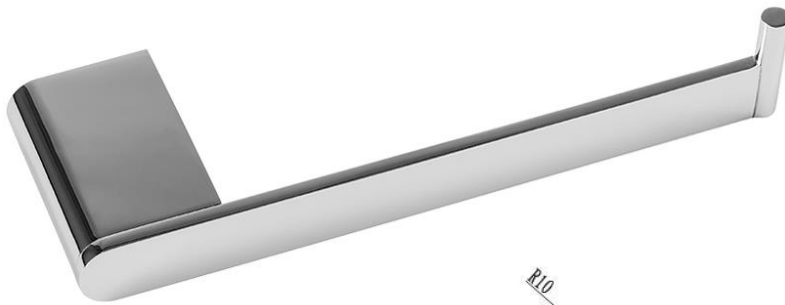

SACHI Toilet Roll Holder

Featuring the Exclusive Collection
vito berton

AVAILABLE FINISH:

CHROME

FOR MORE INFORMATION VISIT
www.aldertapware.com.au

SPECIFICATIONS

PRODUCT CODE:	31204L CHROME (Left Handed) 31204R CHROME (Right Handed)
MATERIAL:	METAL
FIXING:	EXTRA LONG FIXING SCREWS Round Head Stainless Steel Fixing Screws 30mm
INSTALLATION:	TOGGLE BOLTS supplied on request for dry wall installation

PRODUCT FEATURES

- Architecturally designed accessories for high end minimalist bathroom styling
- High quality solid metal construction for long lasting lustrous shine
- Sturdy installation with extra long stainless steel fixing screws
- Left and right handed options available
- Matching tapware and showers available to complete your bathroom look
- Australian designed and engineered
- Supported by a 7 year warranty