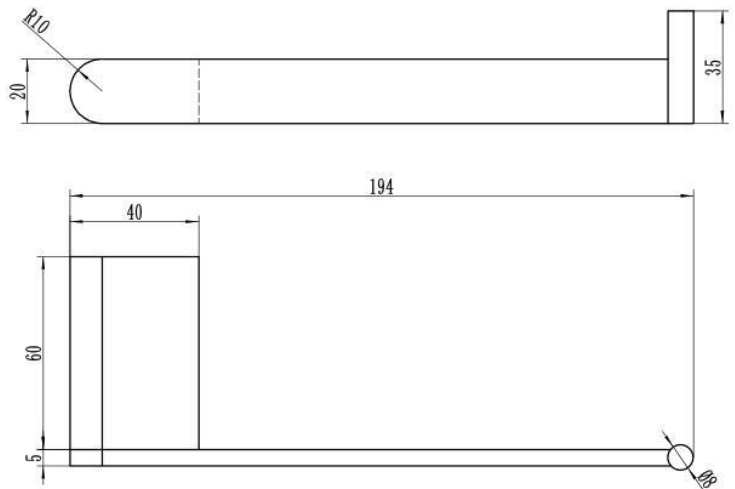

SACHI Toilet Roll Holder

Featuring the Exclusive Collection
vito berton

AVAILABLE FINISH:

CHROME

FOR MORE INFORMATION VISIT
www.aldertapware.com.au

SPECIFICATIONS

PRODUCT CODE:	31204L CHROME (Left Handed) 31204R CHROME (Right Handed)
MATERIAL:	METAL
FIXING:	EXTRA LONG FIXING SCREWS Round Head Stainless Steel Fixing Screws 30mm
INSTALLATION:	TOGGLE BOLTS supplied on request for dry wall installation