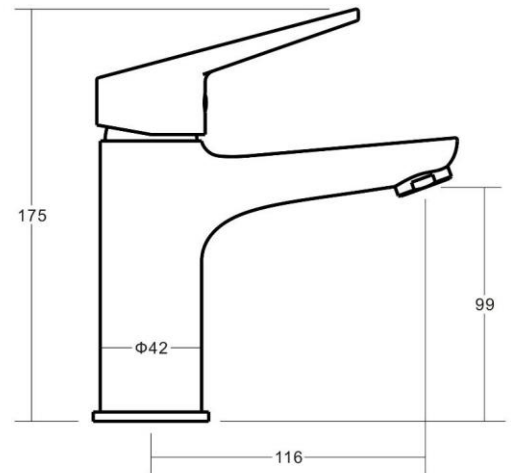

SOHO Basin Mixer

Featuring the Exclusive Collection
alder tapware

FOR MORE INFORMATION VISIT
www.aldertapware.com.au

AVAILABLE FINISH:

CHROME

SPECIFICATIONS

PRODUCT CODE:	54090 CHROME
WELS:	5 STAR – 6 Litres/Min
MATERIAL:	BRASS
CARTRIDGE:	35mm ceramic disc
TEMPERATURE:	MAX 75° C
PRESSURE:	MAX 500 Kpa
CONNECTIONS:	½" BSP Female
ACCREDITATIONS:	AS/NZS 3718 – WM 002002

PRODUCT FEATURES

- SOHO has been inspired by European design trends with a modern organic look
- Solid brass construction with a fixed spout for modern living
- MIXER-LOK™ ensures your mixer never works loose
- Australian designed and engineered
- Supported by a 15 year warranty