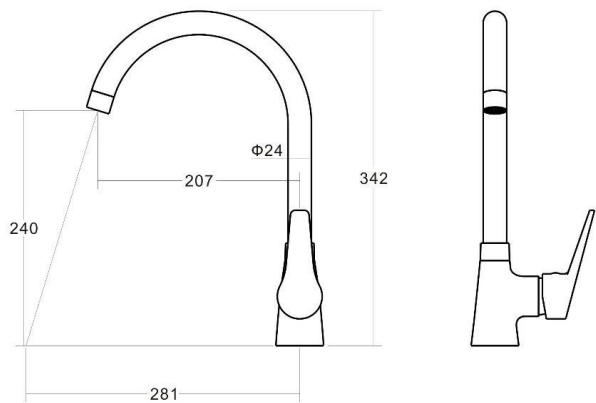

SOHO Sink Mixer

Featuring the Exclusive Collection
alder tapware

FOR MORE INFORMATION VISIT
www.aldertapware.com.au

AVAILABLE FINISH:

CHROME

SPECIFICATIONS

PRODUCT CODE: 54490 CHROME
WELS: 4 STAR – 7.5 Litres/Min
MATERIAL: BRASS
CARTRIDGE: 35mm ceramic disc
TEMPERATURE: MAX 75° C
PRESSURE: MAX 500 Kpa
CONNECTIONS: ½" BSP Female
ACCREDITATIONS: AS/NZS 3718 – WM 002002

PRODUCT FEATURES

- SOHO has been inspired by European design trends with a modern organic look
- Solid brass construction with a swivel gooseneck spout for modern living
- Streamlined concealed aerator for contemporary look
- MIXER-LOK™ ensures your mixer never works loose
- Australian designed and engineered
- Supported by a 15 year warranty