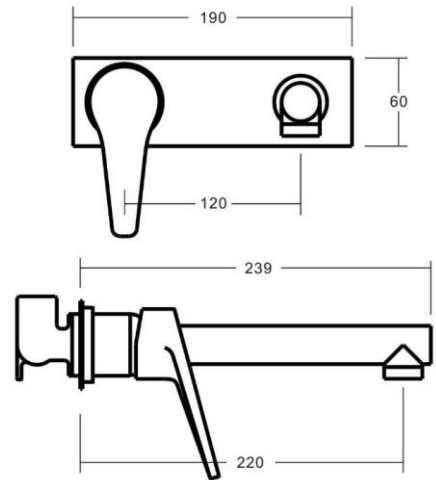

## SOHO Wall Bath Mixer Set Backplate 220mm

Featuring the Exclusive Collection  
**alder tapware**

FOR MORE INFORMATION VISIT  
[www.aldertapware.com.au](http://www.aldertapware.com.au)

AVAILABLE FINISH:

### SPECIFICATIONS

PRODUCT CODE:	54894 CHROME
MATERIAL:	BRASS
CARTRIDGE:	35mm ceramic disc
TEMPERATURE:	MAX 75° C
PRESSURE:	MAX 500 Kpa
INSTALLATION:	HORIZONTAL - Lever install LEFT or RIGHT VERTICAL – Lever install at TOP