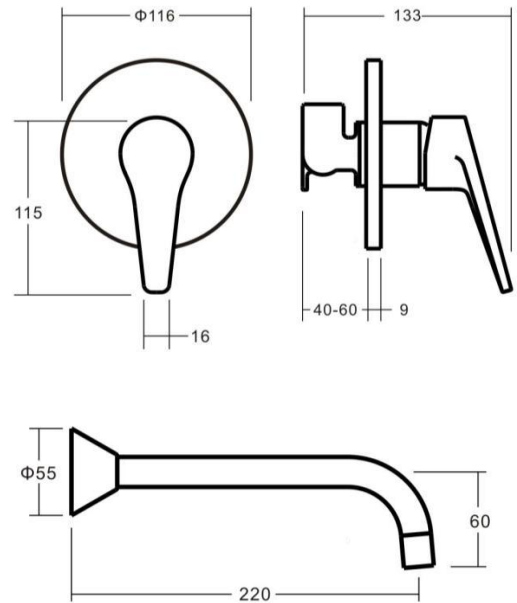

SOHO Wall Bath Mixer Set 220mm

Featuring the Exclusive Collection
alder tapware

FOR MORE INFORMATION VISIT
www.aldertapware.com.au

AVAILABLE FINISH:

CHROME

SPECIFICATIONS

PRODUCT CODE:	54890 CHROME
MATERIAL:	BRASS
CARTRIDGE:	35mm ceramic disc
TEMPERATURE:	MAX 75° C
PRESSURE:	MAX 500 Kpa

PRODUCT FEATURES

- SOHO has been inspired by European design trends with a modern organic look
- Solid brass construction with a fixed 220mm spout for modern living
- Streamlined concealed aerator for contemporary ascetic
- Australian designed and engineered
- Supported by a 15 year warranty