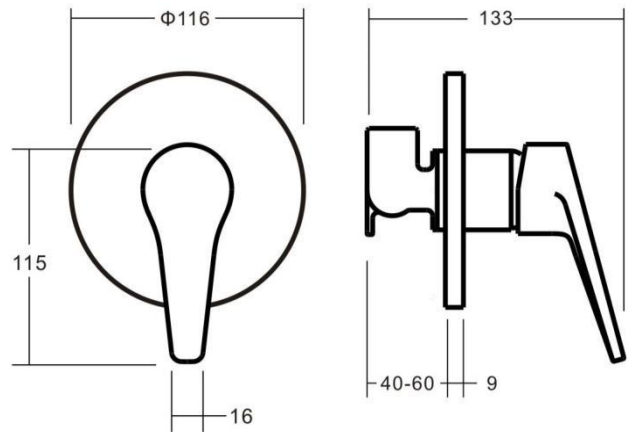

SOHO Wall Mixer

Featuring the Exclusive Collection
alder tapware

FOR MORE INFORMATION VISIT
www.aldertapware.com.au

AVAILABLE FINISH:

CHROME

SPECIFICATIONS

PRODUCT CODE:	54390 CHROME
MATERIAL:	BRASS
CARTRIDGE:	35mm ceramic disc
TEMPERATURE:	MAX 75° C
PRESSURE:	MAX 500 Kpa

PRODUCT FEATURES

- SOHO has been inspired by European design trends with a modern organic look
- Australian designed and engineered
- Supported by a 15 year warranty