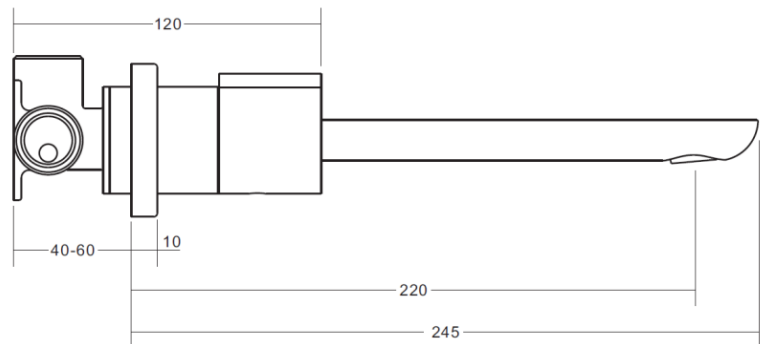

SOL Wall Bath Mixer Set Backplate 220mm

Featuring the Exclusive Collection
vito berton

FOR MORE INFORMATION VISIT
www.aldertapware.com.au

AVAILABLE FINISHES:

SPECIFICATIONS

PRODUCT CODE:	44800 CHROME/CHROME 44806 CHROME/MATT BLACK 44802 MATT BLACK/CHROME 44804 BRUSHED NICKEL/MATT BLACK
MATERIAL:	BRASS
CARTRIDGE:	25mm ceramic disc
TEMPERATURE:	MAX 75° C
PRESSURE:	MAX 500 Kpa
CONNECTIONS:	1/2" BSP Female
ACCREDITATIONS:	AS/NZS 3718 – WM 002002

PRODUCT FEATURES

- Featuring a sleek slim aesthetic, progressive handle and split finish design each piece makes a sassy high end designer statement
- Smooth 25mm progressive cartridge operation exudes quality
- AMOR-KOTE™ superior scratch resistance and durable contemporary finishes
- SMART INSTALL™ enables you to install in three-different ways with no additional parts required
- Supplied with an Installation Plate for easy installation
- SAVE MODE™ significantly reduces household energy costs
- Australian designed and engineered
- Supported by a 15 year warranty
- Also available in 180mm