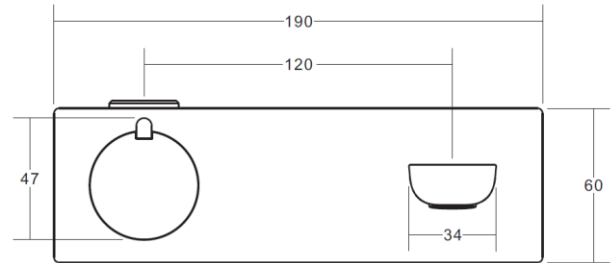

SOL Wall Bath Mixer Set Backplate 220mm

Featuring the Exclusive Collection
vito berton

FOR MORE INFORMATION VISIT
www.aldertapware.com.au

AVAILABLE FINISHES:

SPECIFICATIONS

PRODUCT CODE:	44800 CHROME/CHROME 44806 CHROME/MATT BLACK 44802 MATT BLACK/CHROME 44804 BRUSHED NICKEL/MATT BLACK
MATERIAL:	BRASS
CARTRIDGE:	25mm ceramic disc
TEMPERATURE:	MAX 75° C
PRESSURE:	MAX 500 Kpa
CONNECTIONS:	1/2" BSP Female
ACCREDITATIONS:	AS/NZS 3718 – WM 002002

PRODUCT FEATURES

- Featuring a sleek slim aesthetic, progressive handle and split finish design each piece makes a sassy high end designer statement
- Smooth 25mm progressive cartridge operation exudes quality
- AMOR-KOTE™ superior scratch resistance and durable contemporary finishes
- SMART INSTALL™ enables you to install in three-different ways with no additional parts required
- Supplied with an Installation Plate for easy installation
- SAVE MODE™ significantly reduces household energy costs
- Australian designed and engineered
- Supported by a 15 year warranty
- Also available in 180mm