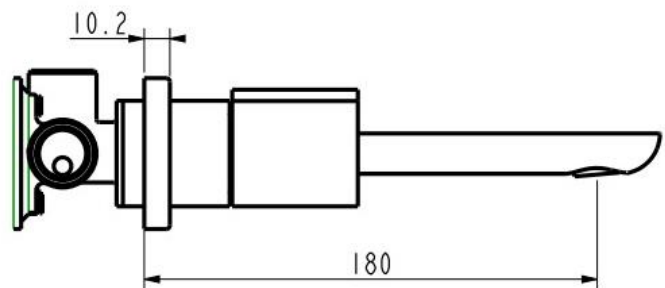

SOL Wall Bath Mixer Set Backplate 180mm

Featuring the Exclusive Collection
vito berton

AVAILABLE FINISHES:

FOR MORE INFORMATION VISIT
www.aldertapware.com.au

SPECIFICATIONS

PRODUCT CODE:	44811 CHROME/CHROME 44813 CHROME/MATT BLACK 44815 MATT BLACK/CHROME 44817 BRUSHED NICKEL/MATT BLACK
MATERIAL:	BRASS
CARTRIDGE:	25mm ceramic disc
TEMPERATURE:	MAX 75° C
PRESSURE:	MAX 500 Kpa
CONNECTIONS:	1/2" BSP Female
ACCREDITATIONS:	AS/NZS 3718 – WM 002002

PRODUCT FEATURES

- Featuring a sleek slim aesthetic, progressive handle and split finish design each piece makes a sassy high end designer statement
- Smooth 25mm progressive cartridge operation exudes quality
- AMOR-KOTE™ superior scratch resistance and durable contemporary finishes
- SMART INSTALL™ enables you to install in three-different ways with no additional parts required
- Supplied with an Installation Plate for easy installation
- SAVE MODE™ significantly reduces household energy costs
- Australian designed and engineered
- Supported by a 15 year warranty
- Also available in 220mm