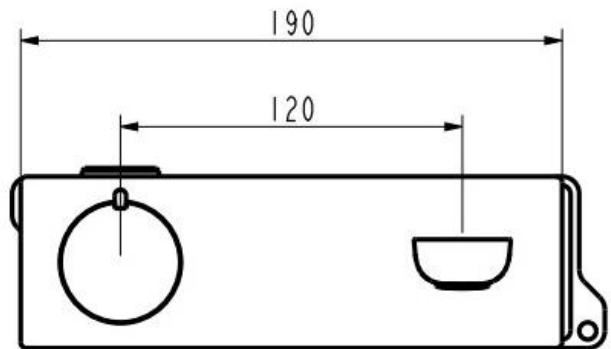

SOL Wall Bath Mixer Set Backplate 180mm

Featuring the Exclusive Collection
vito berton

AVAILABLE FINISHES:

FOR MORE INFORMATION VISIT
www.aldertapware.com.au

SPECIFICATIONS

PRODUCT CODE:	44811 CHROME/CHROME 44813 CHROME/MATT BLACK 44815 MATT BLACK/CHROME 44817 BRUSHED NICKEL/MATT BLACK
MATERIAL:	BRASS
CARTRIDGE:	25mm ceramic disc
TEMPERATURE:	MAX 75° C
PRESSURE:	MAX 500 Kpa
CONNECTIONS:	1/2" BSP Female
ACCREDITATIONS:	AS/NZS 3718 – WM 002002

PRODUCT FEATURES

- Featuring a sleek slim aesthetic, progressive handle and split finish design each piece makes a sassy high end designer statement
- Smooth 25mm progressive cartridge operation exudes quality
- AMOR-KOTE™ superior scratch resistance and durable contemporary finishes
- SMART INSTALL™ enables you to install in three-different ways with no additional parts required
- Supplied with an Installation Plate for easy installation
- SAVE MODE™ significantly reduces household energy costs
- Australian designed and engineered
- Supported by a 15 year warranty
- Also available in 220mm