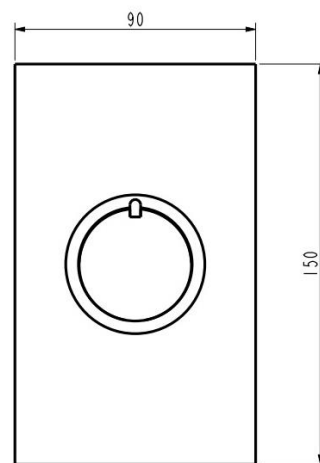

SOL Wall Mixer

Featuring the Exclusive Collection
vito berton

AVAILABLE FINISHES:

FOR MORE INFORMATION VISIT
www.aldertapware.com.au

SPECIFICATIONS

PRODUCT CODE:	44300 CHROME 44309 CHROME/MATT BLACK 44304 MATT BLACK/CHROME 44308 BRUSHED NICKEL/MATT BLACK 44320 MATT GRAPHITE/BLACK 44322 MATT BRASS/BLACK 44325 MATT COPPER/BLACK
MATERIAL:	BRASS
CARTRIDGE:	25mm ceramic disc
TEMPERATURE:	MAX 75° C
PRESSURE:	MAX 500 KPA
CONNECTIONS:	½" BSP Female
ACCREDITATIONS:	AS/NZS 3718 – WM 002002

PRODUCT FEATURES

- Featuring a sleek slim aesthetic, progressive handle and split finish design each piece makes a sassy high end designer statement
- AMOR-KOTE™ superior scratch resistance and durable contemporary finishes
- Smooth 25mm progressive cartridge operation exudes quality
- SAVE MODE™ significantly reduces household energy costs
- Australian designed and engineered
- Supported by a 15 year cartridge warranty