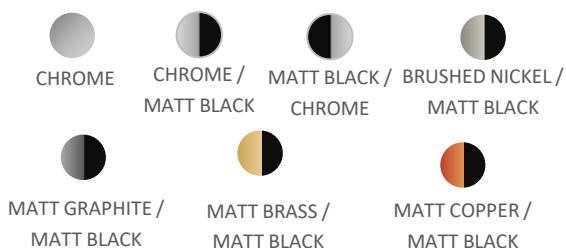

SOL Wall Mixer

Featuring the Exclusive Collection
vito berton

AVAILABLE FINISHES:

FOR MORE INFORMATION VISIT
www.aldertapware.com.au

SPECIFICATIONS

PRODUCT CODE:	44300 CHROME 44309 CHROME/MATT BLACK 44304 MATT BLACK/CHROME 44308 BRUSHED NICKEL/MATT BLACK 44320 MATT GRAPHITE/BLACK 44322 MATT BRASS/BLACK 44325 MATT COPPER/BLACK
MATERIAL:	BRASS
CARTRIDGE:	25mm ceramic disc
TEMPERATURE:	MAX 75° C
PRESSURE:	MAX 500 KPA
CONNECTIONS:	½" BSP Female
ACCREDITATIONS:	AS/NZS 3718 – WM 002002

PRODUCT FEATURES

- Featuring a sleek slim aesthetic, progressive handle and split finish design each piece makes a sassy high end designer statement
- AMOR-KOTE™ superior scratch resistance and durable contemporary finishes
- Smooth 25mm progressive cartridge operation exudes quality
- SAVE MODE™ significantly reduces household energy costs
- Australian designed and engineered
- Supported by a 15 year cartridge warranty