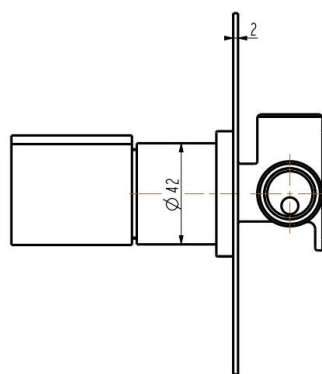

SOL Wall Mixer

Featuring the Exclusive Collection
vito berton

AVAILABLE FINISHES:

FOR MORE INFORMATION VISIT
www.aldertapware.com.au

SPECIFICATIONS

PRODUCT CODE:	44300 CHROME 44309 CHROME/MATT BLACK 44304 MATT BLACK/CHROME 44308 BRUSHED NICKEL/MATT BLACK 44320 MATT GRAPHITE/BLACK 44322 MATT BRASS/BLACK 44325 MATT COPPER/BLACK
MATERIAL:	BRASS
CARTRIDGE:	25mm ceramic disc
TEMPERATURE:	MAX 75° C
PRESSURE:	MAX 500 KPA
CONNECTIONS:	½" BSP Female
ACCREDITATIONS:	AS/NZS 3718 – WM 002002

PRODUCT FEATURES

- Featuring a sleek slim aesthetic, progressive handle and split finish design each piece makes a sassy high end designer statement
- AMOR-KOTE™ superior scratch resistance and durable contemporary finishes
- Smooth 25mm progressive cartridge operation exudes quality
- SAVE MODE™ significantly reduces household energy costs
- Australian designed and engineered
- Supported by a 15 year cartridge warranty