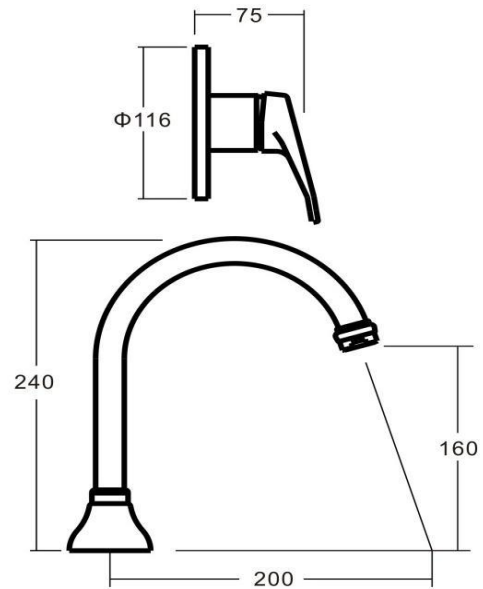

STAR 35mm Hob Bath Mixer Set 200mm

Featuring the Exclusive Collection

alder tapware

AVAILABLE FINISH:

CHROME

FOR MORE INFORMATION VISIT
www.aldertapware.com.au

SPECIFICATIONS

PRODUCT CODE:	86492 CHROME
MATERIAL:	BRASS
CARTRIDGE:	35mm ceramic disc
TEMPERATURE:	MAX 75° C
PRESSURE:	MAX 500 Kpa

PRODUCT FEATURES

- STAR flaunts a popular and traditional design with sleek lines and a modern cut out lever style
- Solid brass construction with a swivel gooseneck spout for modern living
- Australian designed and engineered
- Supported by a 15 year warranty