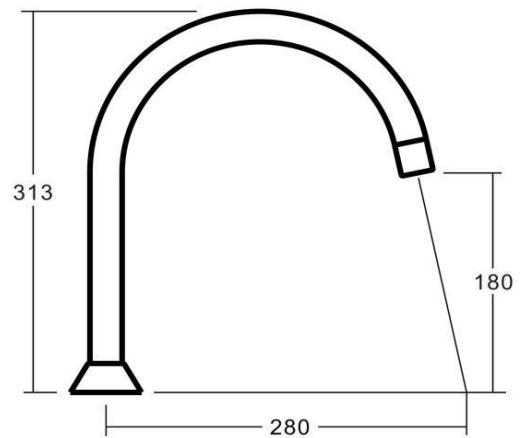

STAR 35mm Spa Hob Mixer Set 280mm

Featuring the Exclusive Collection

alder tapware

AVAILABLE FINISH:

CHROME

FOR MORE INFORMATION VISIT
www.aldertapware.com.au

SPECIFICATIONS

PRODUCT CODE:	86499 CHROME
MATERIAL:	BRASS
CARTRIDGE:	35mm ceramic disc
TEMPERATURE:	MAX 75° C
PRESSURE:	MAX 500 Kpa

PRODUCT FEATURES

- STAR flaunts a popular and traditional design with sleek lines and a modern cut out lever style
- Solid brass construction with a swivel gooseneck spout for modern living
- Streamlined concealed aerator for contemporary ascetic
- Australian designed and engineered
- Supported by a 15 year warranty