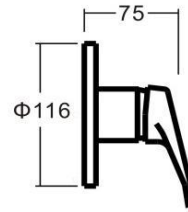

STAR 35mm Spa Hob Mixer Set 280mm

Featuring the Exclusive Collection

alder tapware

AVAILABLE FINISH:

CHROME

FOR MORE INFORMATION VISIT
www.aldertapware.com.au

SPECIFICATIONS

PRODUCT CODE:	86499 CHROME
MATERIAL:	BRASS
CARTRIDGE:	35mm ceramic disc
TEMPERATURE:	MAX 75° C
PRESSURE:	MAX 500 Kpa