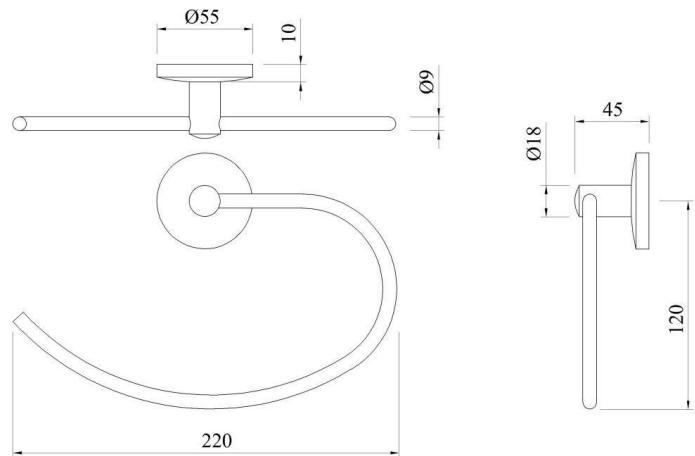

STAR Towel Ring

Featuring the Exclusive Collection

alder tapware

AVAILABLE FINISH:

CHROME

FOR MORE INFORMATION VISIT
www.aldertapware.com.au

SPECIFICATIONS

PRODUCT CODE:	86994 CHROME
MATERIAL:	METAL
FIXING:	EXTRA LONG FIXING SCREWS Round Head Stainless Steel Fixing Screws 30mm
INSTALLATION:	TOGGLE BOLTS supplied on request for dry wall installation

PRODUCT FEATURES

- Classic streamlined design with curved edges for modern bathroom styling
- High quality solid metal construction for long lasting lustrous shine
- Sturdy installation with extra long stainless steel fixing screws
- Matching tapware and showers available to complete your bathroom look
- Australian designed and engineered
- Supported by a 7 year warranty