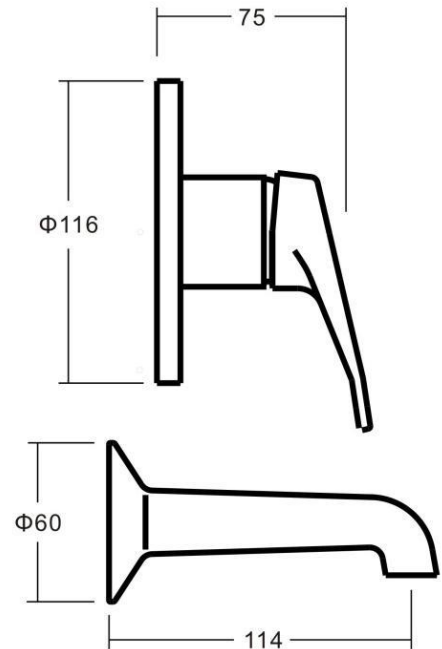

STAR Bath Mixer Set 35mm

Featuring the Exclusive Collection

alder tapware

AVAILABLE FINISH:

CHROME

FOR MORE INFORMATION VISIT
www.aldertapware.com.au

SPECIFICATIONS

PRODUCT CODE:	86892 CHROME
MATERIAL:	BRASS
CARTRIDGE:	35mm ceramic disc
TEMPERATURE:	MAX 75° C
PRESSURE:	MAX 500 Kpa

PRODUCT FEATURES

- STAR flaunts a popular and traditional design with sleek lines and a modern cut out lever style
- Solid brass construction with a fixed non aerator spout
- Australian designed and engineered
- Supported by a 15 year warranty