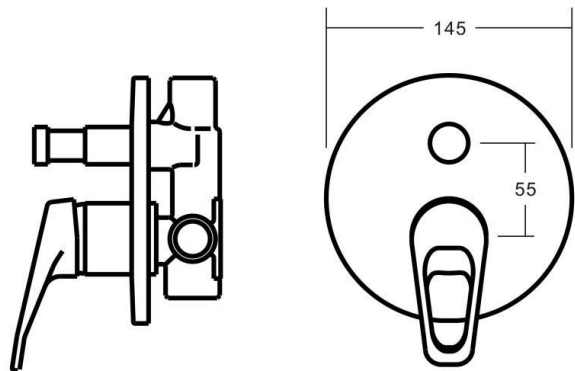

## STAR Shower Bath Diverter 35mm

Featuring the Exclusive Collection

**alder tapware**

FOR MORE INFORMATION VISIT  
[www.aldertapware.com.au](http://www.aldertapware.com.au)

AVAILABLE FINISH:

CHROME

### SPECIFICATIONS

PRODUCT CODE:	86294 CHROME
MATERIAL:	BRASS
CARTRIDGE:	35mm ceramic disc
TEMPERATURE:	MAX 75° C
PRESSURE:	MAX 500 Kpa