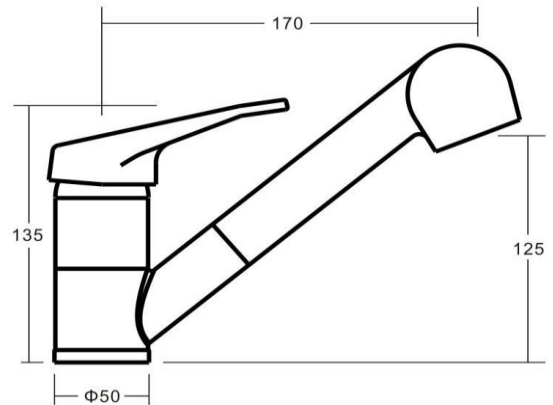

STAR Vegie Mixer

Featuring the Exclusive Collection

alder tapware

FOR MORE INFORMATION VISIT
www.aldertapware.com.au

AVAILABLE FINISH:

CHROME

SPECIFICATIONS

PRODUCT CODE:	86998 CHROME
WELS:	4 STAR – 7.5 Litres/Min T14264
MATERIAL:	BRASS
CARTRIDGE:	40mm ceramic disc
TEMPERATURE:	MAX 75° C
PRESSURE:	MAX 500 Kpa
CONNECTIONS:	½" BSP Female
ACCREDITATIONS:	AS/NZS 3718 – WM 002002

PRODUCT FEATURES

- STAR flaunts a popular and traditional design with sleek lines and a modern cut out lever style
- Solid brass construction with a swivel pull out spray head for modern living
- MIXER-LOK™ ensures your mixer never works loose
- Australian designed and engineered
- Supported by a 15 year warranty